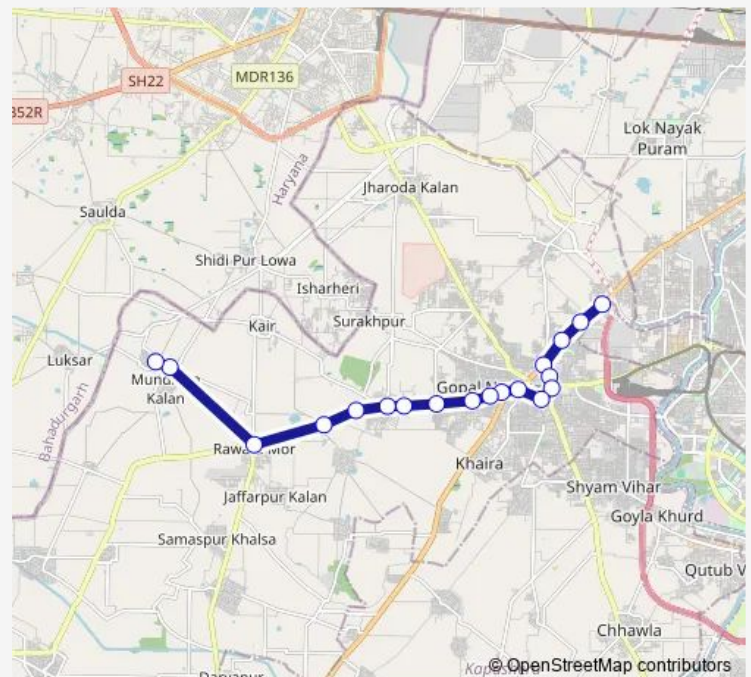

Saturday 06:00-06:10

Sunday 06:00-06:10

Route info

Direction: Dichau Kalan Depot

Stops: 19

Trip Duration: 0 hour 50 min

836estlup

BusMaps