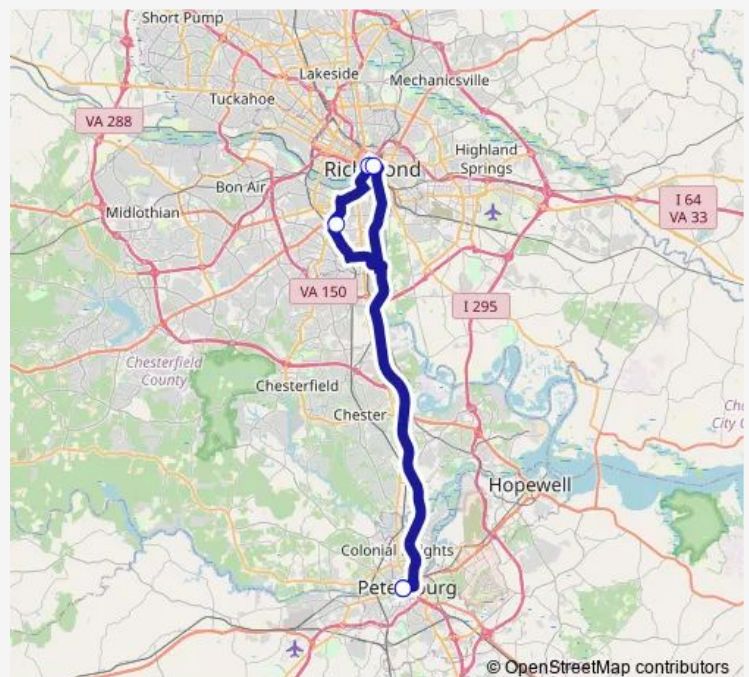

Bus Richmond Express

[Go to website](#)

Direction

Petersburg Station — Petersburg Station

5 stops

[Open route schedule](#)

Petersburg Station

Mcguire Medical Center

7th Street and Franklin Street

11th St & Broad St

Petersburg Station

Route schedule

Petersburg Station — Petersburg Station

Monday 07:15-15:15

Tuesday 07:15-15:15

Wednesday 07:15-15:15

Thursday 07:15-15:15

Friday 07:15-15:15

Saturday —

Sunday —

Route info

Direction: Petersburg Station

Stops: 5

Trip Duration: 1 hour 20 min