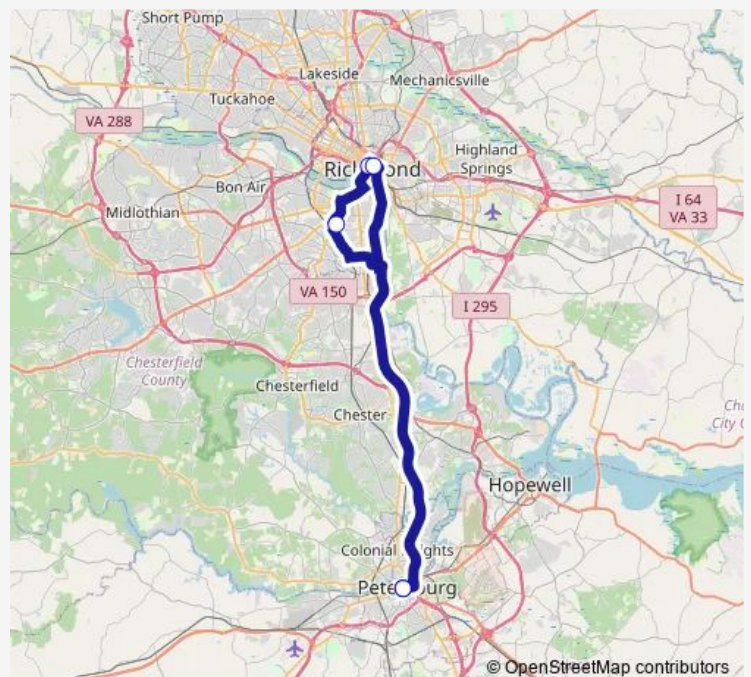

Bus Richmond Express

[Go to website](#)

Direction

Petersburg Station — Petersburg Station

5 stops

[Open route schedule](#)

Petersburg Station

Mcguire Medical Center

7th Street and Franklin Street

11th St & Broad St

Petersburg Station

Route schedule

Petersburg Station — Petersburg Station

Monday 07:15-15:15

Tuesday 07:15-15:15

Wednesday 07:15-15:15

Thursday 07:15-15:15

Friday 07:15-15:15

Saturday —

Sunday —

Route info

Direction: Petersburg Station

Stops: 5

Trip Duration: 1 hour 20 min

Bus time schedules and route maps are available in an offline PDF at busmaps.com. Use the busmaps.com website to see live bus times, train schedule or subway schedule, and step-by-step directions for all public transit in Richmond