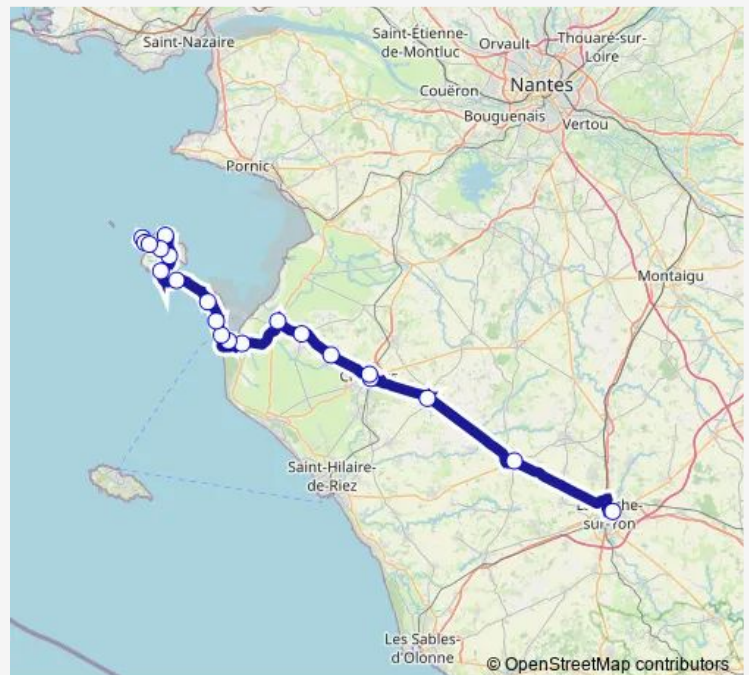

Gare Routière Rue Ramon

Rond-Point Office de Tourisme

Maison Blanche Allée Europe

Gare SnCF

Champs de Foire-Place Noue

Les 4 Moulins / RD 948

Rue des Primevères

Place Saint Nicolas

Wednesday —

Thursday —

Friday 18:45

Saturday —

Sunday —

Route info

Direction: Gare Routière Rue Ramon

Stops: 21

Trip Duration: 2 hour 23 min

CHALLANS / LA FERRIERE / LA ROCHE-SUR-YON / MOUILLERON-SAINT-GERMAIN / SAINT-GILLES-CROIX-DE-VIE / VENANSAULT Bus time schedules and route maps are available in an offline PDF at busmaps.com. Use the busmaps.com website to see live bus times, train schedule or subway schedule, and step-by-step directions for all public transit in Noirmoutier-en-l'Île