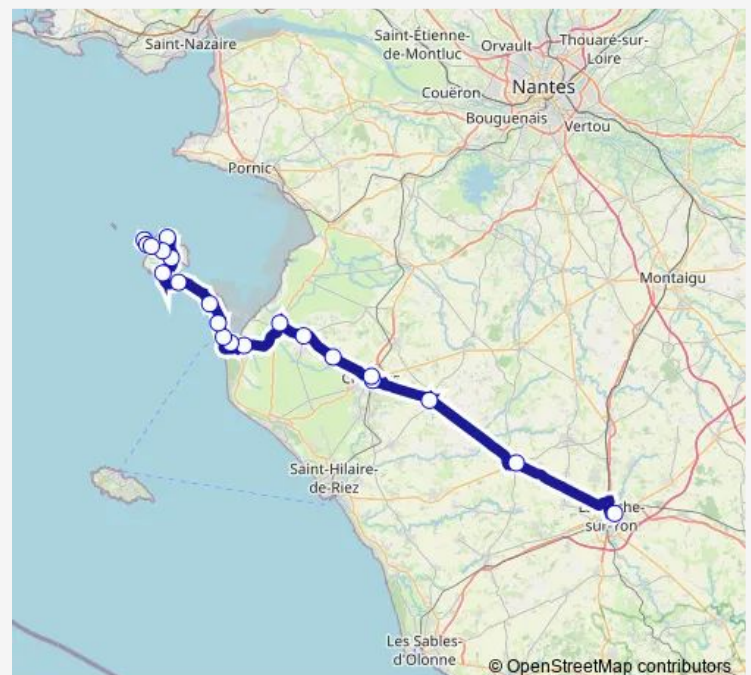

Bus Challans / LA Ferriere / LA Roche-SUR-YON / Moulleron-Saint-Germain / Saint-Gilles-Croix-DE-VIE / Ve- nansault

[Go to website](#)

Direction

Gare Routière Rue Ramon — Luzeronde

21 stops

[Open route schedule](#)

Gare Routière Rue Ramon

Rond-Point Office de Tourisme

Maison Blanche Allée Europe

Gare SnCF

Champs de Foire-Place Noue

Les 4 Moulins / RD 948

Rue des Primevères

Place Saint Nicolas

Wednesday —

Thursday —

Friday 18:45

Saturday —

Sunday —

Route info

Direction: Gare Routière Rue Ramon

Stops: 21

Trip Duration: 2 hour 23 min

Challans / LA Ferriere / LA Roche-SUR-YON / Mouilleron-Saint-Germain / Saint-Gilles-Croix-DE-VIE / Venansault Bus time schedules and route maps are available in an offline PDF at busmaps.com. Use the busmaps.com website to see live bus times, train schedule or subway schedule, and step-by-step directions for all public transit in Noirmoutier-en-l'Île