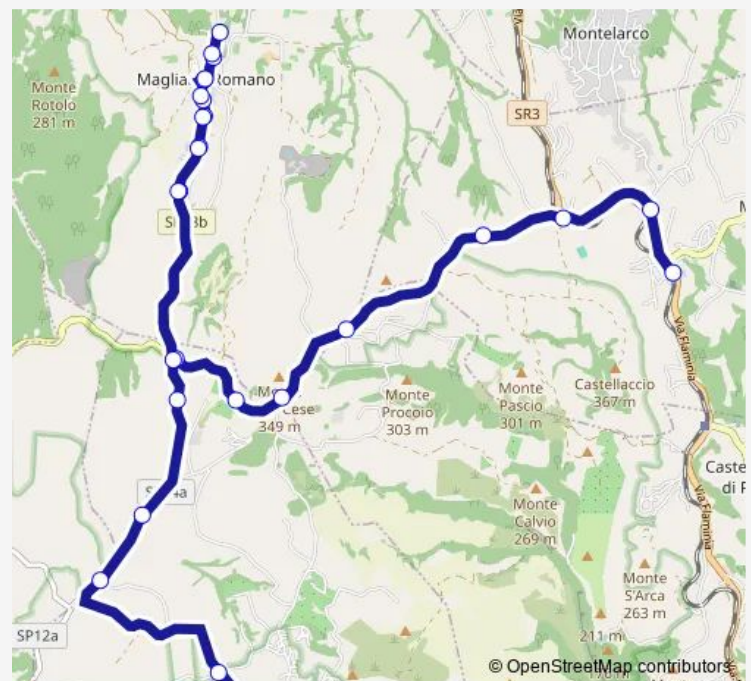

### Route schedule

Morlupo | Stazione # f2252 — Sacrofano | Piazza Serata # f11498

Monday 14:55

Tuesday 14:55

Wednesday 14:55

Thursday 14:55

Friday 14:55

Saturday —

### Route info

Direction: Morlupo | Stazione # f2252

Stops: 28

Trip Duration: 0 hour 35 min

Morlupo - Sacrofano # MI16a

Magliano R. | Via Romana Via Valle Denari # f11400

Sacrofano | Via Magliano Via Campagnese # f11401