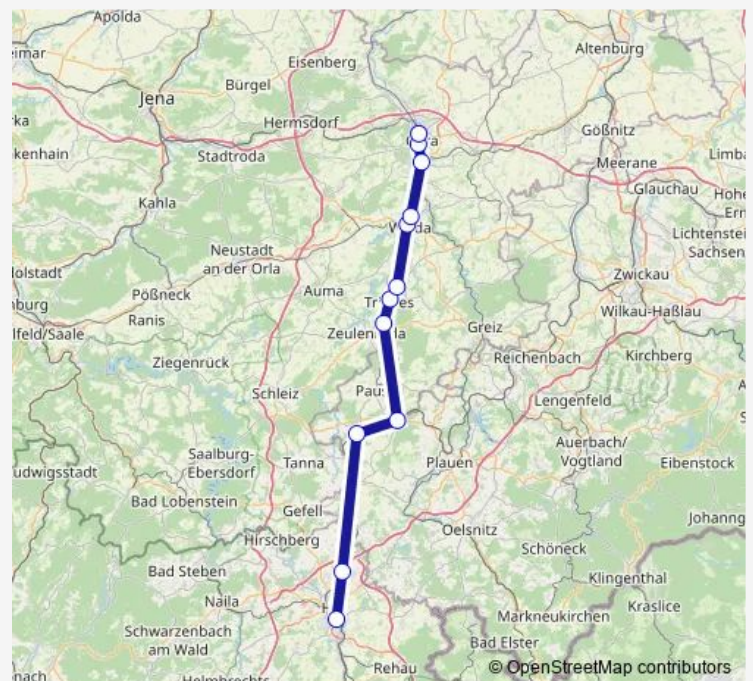

Zeulenroda unt Bf

Triebes

Hohenleuben

Weida Mitte

Weida

Gera-Zwötzen

Gera Süd

Gera Hbf

### Route schedule

Hof Hbf — Gera Hbf

Monday 20:34

Tuesday 20:34

Wednesday 20:34

Thursday 20:34

Friday 20:34

Saturday 20:34

### Route info

Direction: Hof Hbf

Stops: 12

Trip Duration: 1 hour 23 min

■ Re13

BusMaps