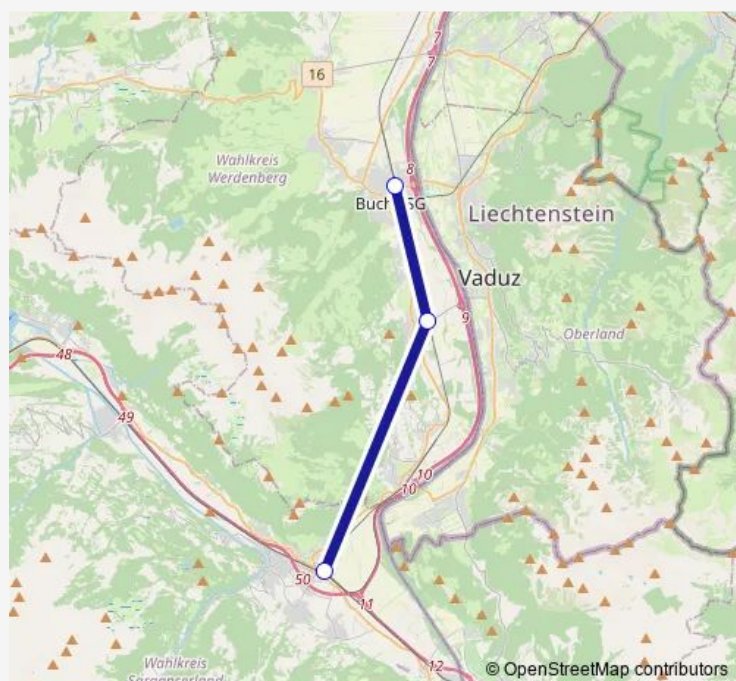

Regional Rail Service Re13

[Go to website](#)**Direction**

Buchs Sg — Sargans

3 stops

[Open route schedule](#)

Buchs Sg

Sevelen

Sargans

Route schedule

Buchs Sg — Sargans

Monday	22:15-00:18 ⁺¹
Tuesday	22:15-00:18 ⁺¹
Wednesday	22:15-00:18 ⁺¹
Thursday	22:15-00:18 ⁺¹
Friday	—
Saturday	—
Sunday	22:15-00:18 ⁺¹

Route info

Direction: Buchs Sg

Stops: 3

Trip Duration: 0 hour 10 min

■ Re13

BusMaps

Direction

Sargans — Buchs Sg

2 stops

[Open route schedule](#)

Sargans

Buchs Sg

Route schedule

Sargans — Buchs Sg

Monday	21:34-23:38
Tuesday	21:34-23:38
Wednesday	21:34-23:38
Thursday	21:34-23:38
Friday	—
Saturday	—
Sunday	21:34-23:38

Route info

Direction: Sargans

Stops: 2

Trip Duration: 0 hour 9 min