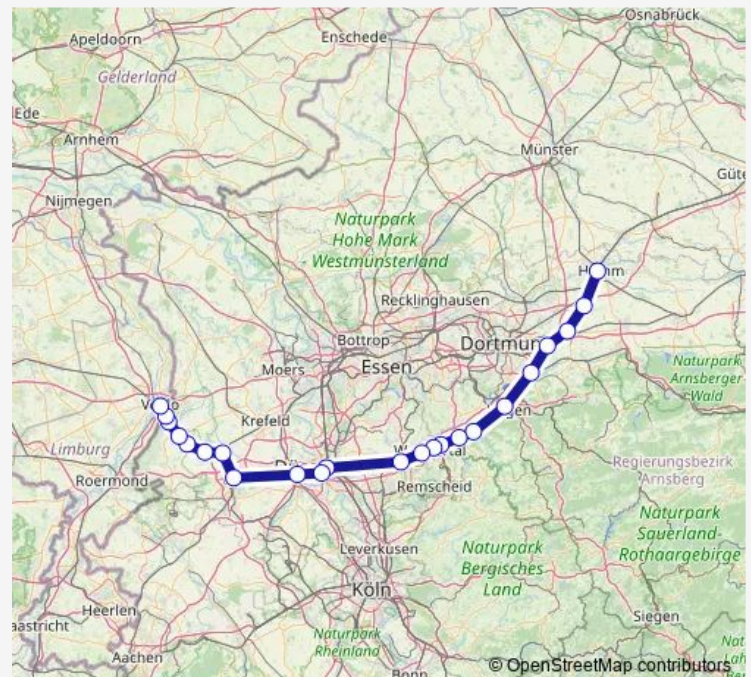

Saturday 05:48-21:48

Sunday 21:48

Route info

Direction: Düsseldorf Hbf

Stops: 11

Trip Duration: 1 hour 8 min

RE13

BusMaps

Direction

Venlo — Düsseldorf Hbf

11 stops

[Open route schedule](#)

Venlo

Venlo(Gr)

Nettetal Kaldenkirchen Bf

Nettetal Breyell Bf