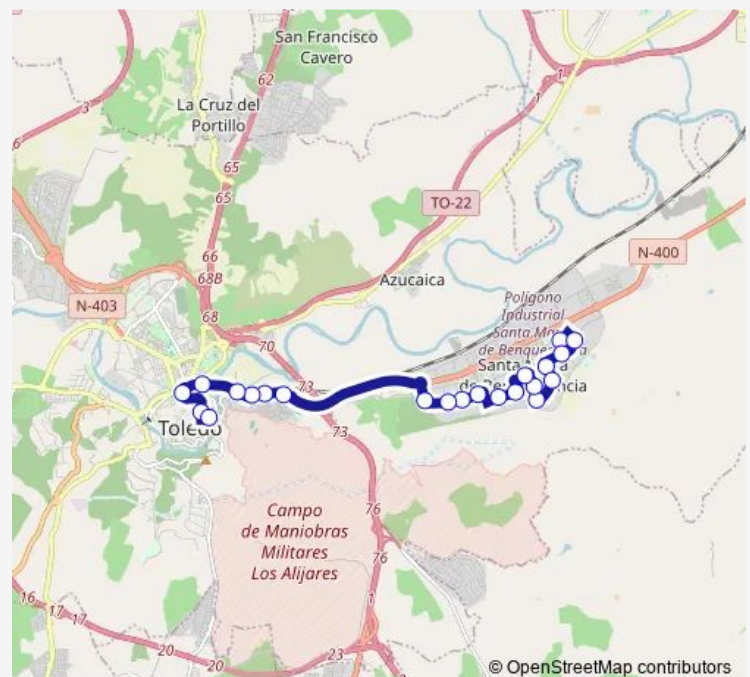

Ronda DEL Granadal (Estacion Autobuses)

Real DEL Arrabal (Interior Bisagra)

Zocodover (Cuesta Carlos V)

Route schedule

RIO Alberche 112 (Cabecera) — Calle DE LA Unión

Monday 07:08-22:55

Tuesday 07:08-22:55

Wednesday 07:08-22:55

Thursday 07:08-22:55

Friday 07:08-22:55

Saturday 07:15-22:40

Sunday 07:15-22:40

Route info

Direction: RIO Alberche 112 (Cabecera)

Stops: 22

Trip Duration: 0 hour 42 min

L62 — Sta. María de Benquerencia (Sur) - Zocodover

L62 Bus time schedules and route maps are available in an offline PDF at busmaps.com. Use the busmaps.com website to see live bus times, train schedule or subway schedule, and step-by-step directions for all public transit in Toledo