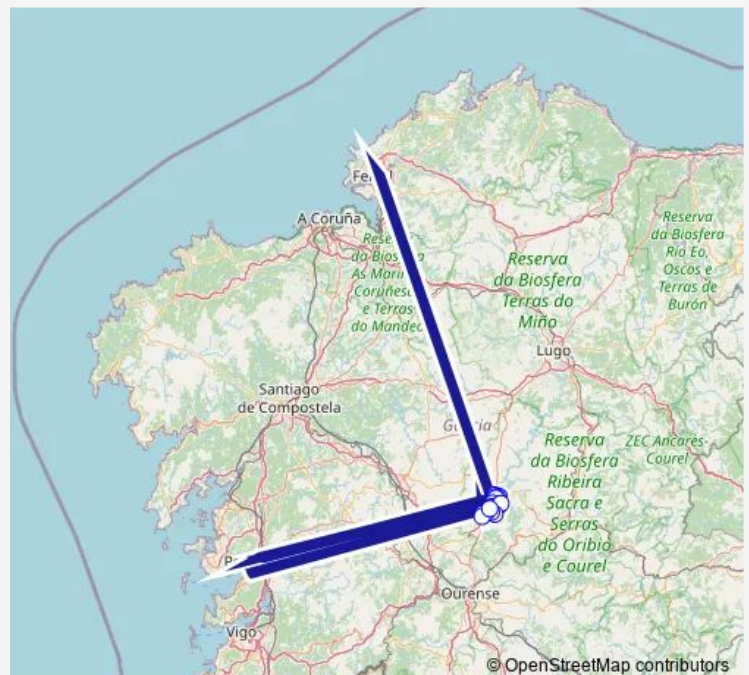

Bus Xg649004 IES Lama das Quendas -Pereira de Abaixo

[Go to website](#)

Direction

IES Lama das Quendas — Pereira DE Abaixo

17 stops

[Open route schedule](#)

IES Lama das Quendas

Ceip Plurilingüe Eloísa R

Chantada E.A.

Pontenova

Quinteliña

Vilanova do Monte

Soilán

Pereira

A Lamela

Señorín

Melide (Cruce)

O Ulleiro

Xeribe DE Arriba

Pradedá

Quintá do Monte

Lobelle de Arriba

Pereira DE Abaixo

Route schedule

IES Lama das Quendas — Pereira DE Abaixo

Monday	—
Tuesday	14:15
Wednesday	14:15
Thursday	14:15
Friday	14:15
Saturday	—
Sunday	—

Route info

Direction: IES Lama das Quendas

Stops: 17

Trip Duration: 0 hour 50 min