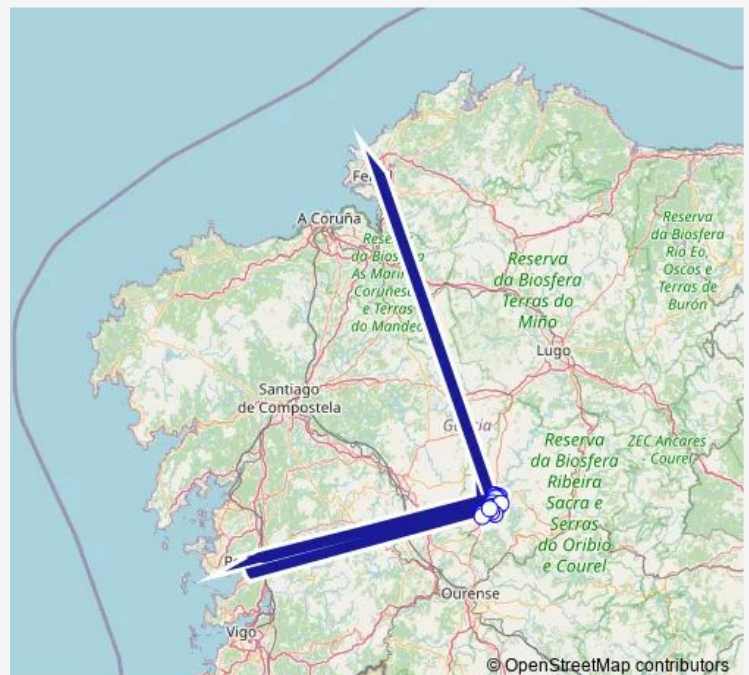

Xeribe DE Arriba

Pradedá

Quintá do Monte

Lobelle de Arriba

Pereira DE Abaixo

Route schedule

IES Lama das Quendas — Pereira DE Abaixo

Monday	—
Tuesday	14:15
Wednesday	14:15
Thursday	14:15
Friday	14:15
Saturday	—
Sunday	—

Route info

Direction: IES Lama das Quendas

Stops: 17

Trip Duration: 0 hour 50 min

XG649004 Bus time schedules and route maps are available in an offline PDF at busmaps.com. Use the busmaps.com website to see live bus times, train schedule or subway schedule, and step-by-step directions for all public transit in Chantada