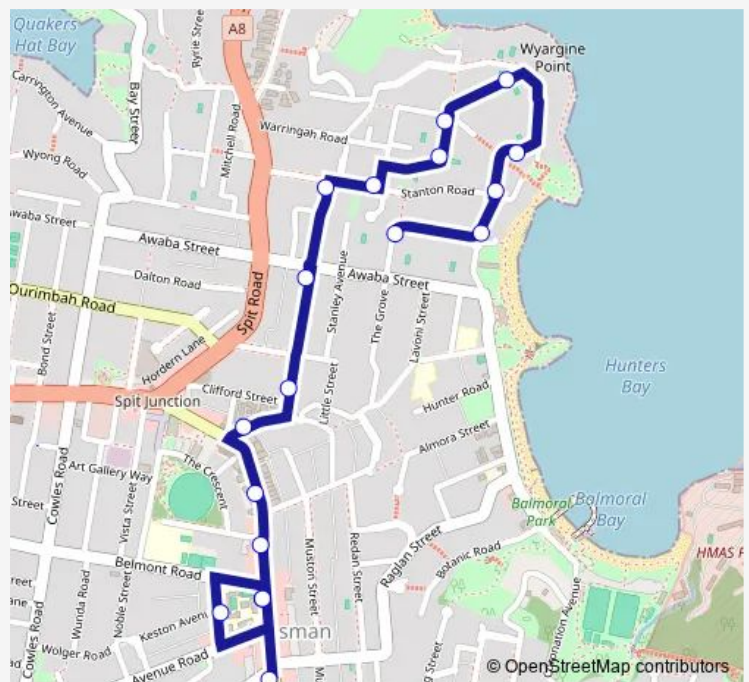

School Bus 590n Military Rd at Raglan St, Mosman to The Grove at Edwards Bay Rd, Mosman

[Go to website](#)

**Direction**

Military Rd At Raglan St — The Grove At Edwards Bay Rd

18 stops

[Open route schedule](#)

- Military Rd At Raglan St
- Mosman High School, Military Rd
- Mosman High School, Gladstone Av
- Mosman High School, Military Rd
- Military Rd At Gouldsbury St
- Military Rd Opp Almora St
- Mandalong Rd Opp Melaleuca Lane
- Moruben Rd At Clifford St
- Moruben Rd At Awaba St
- Moruben Rd At Stanton Rd
- Stanton Rd At Tivoli St
- Kirkoswald Av Before Fairfax Rd
- Kirkoswald Av At Fairfax Rd
- Kirkoswald Av Before Burran Av
- Burran Av After Stanton Rd
- Burran Av At Stanton Rd
- Wyargine St At Edwards Bay Rd
- The Grove At Edwards Bay Rd

Route schedule

Military Rd At Raglan St — The Grove At Edwards Bay Rd

Monday	15:42
Tuesday	15:42
Wednesday	15:42
Thursday	15:42
Friday	15:42
Saturday	—
Sunday	—

Route info

Direction: Military Rd At Raglan St

Stops: 18

Trip Duration: 0 hour 11 min

590n School Bus time schedules and route maps are available in an offline PDF at [busmaps.com](https://busmaps.com). Use the [busmaps.com](https://busmaps.com) website to see live bus times, train schedule or subway schedule, and step-by-step directions for all public transit in Sydney