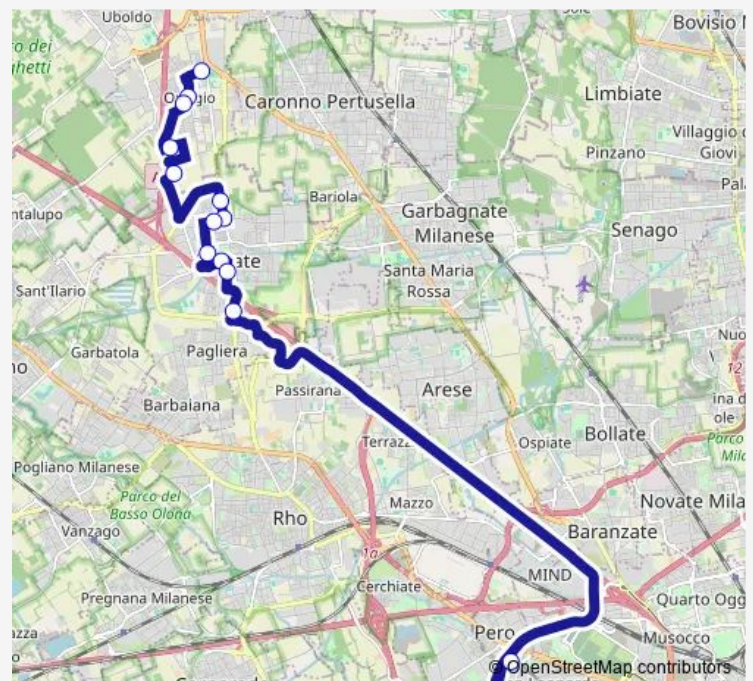

Lainate, V. Veneto,Biblioteca

Lainate, Matteotti/Rimembranze 28

Lainate, Rho/Lepetit,Ing.Autostrade

Milano, Molino Dorino M1

Route schedule

Origgio, Verdi — Milano, Molino Dorino M1

Monday 06:25-16:25

Tuesday 06:25-16:25

Wednesday —

Thursday —

Friday —

Saturday —

Sunday 13:00-18:50

Route info

Direction: Origgio, Verdi

Stops: 13

Trip Duration: 0 hour 37 min

■ Z617 — Origgio/Lainate - Milano M1 Molino Dorino

Direction

Lainate, Re Umberto/Kennedy dir.Origgio — Milano, Molino Dorino M1

9 stops

[Open route schedule](#)

Lainate, Re Umberto/Kennedy dir.Origgio

Stops: 12

Trip Duration: 0 hour 44 min

Direction

Milano, Molino Dorino M1 — Lainate, Italia 47

9 stops

[Open route schedule](#)

Milano, Molino Dorino M1

Lainate, Manzoni/Rho