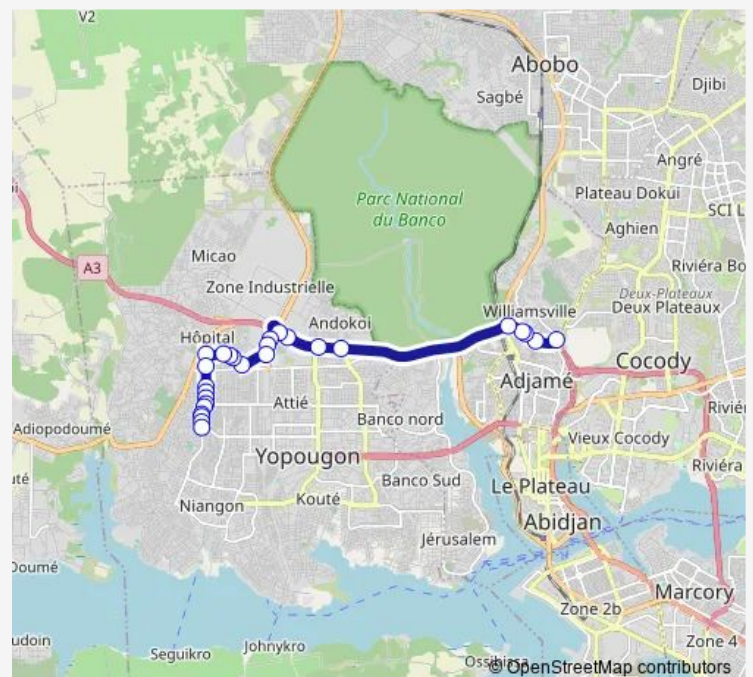

Station Shell du Chu

Cité Mamie Adjoua

Portail

Pharmacie Mamy Adjoa

Gesco Rond-Point

Oasis

Carrefour Sorbonne

Sgbc

Saturday 06:00

Sunday 06:00

Route info

Direction: Gare Kobenan Agban

Stops: 27

Trip Duration: 2 hour 0 min

Carrefour Véritas

Petroci

Saturday 06:00

Sunday 06:00

Route info

Direction: Carrefour Antenne

Stops: 40

Trip Duration: 2 hour 0 min

A la sortie

Yoplaït