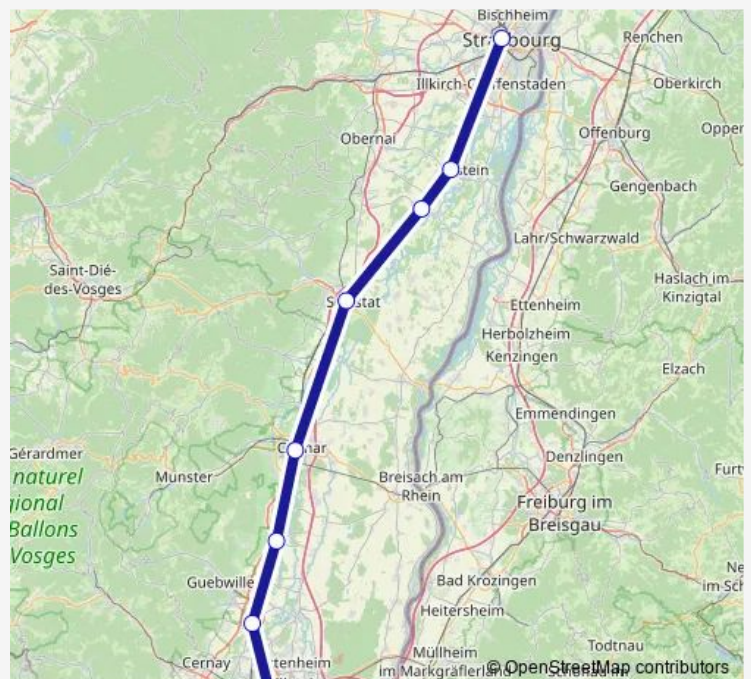

Regional Rail Service C20+

[Go to website](#)

Direction

Mulhouse — Strasbourg

9 stops

[Open route schedule](#)

Mulhouse

Mulhouse Dornach

Bollwiller

Rouffach

Colmar

Sélestat

Benfeld

Erstein

Strasbourg

Route schedule

Route info

Direction: Mulhouse

Stops: 9

Trip Duration: 1 hour 4 min

C20+ — Strasbourg-Mulhouse

Direction

Mulhouse — Strasbourg

11 stops

[Open route schedule](#)

Mulhouse

Mulhouse Dornach

Staffelfelden

Bollwiller

Raedersheim

Merxheim

Rouffach