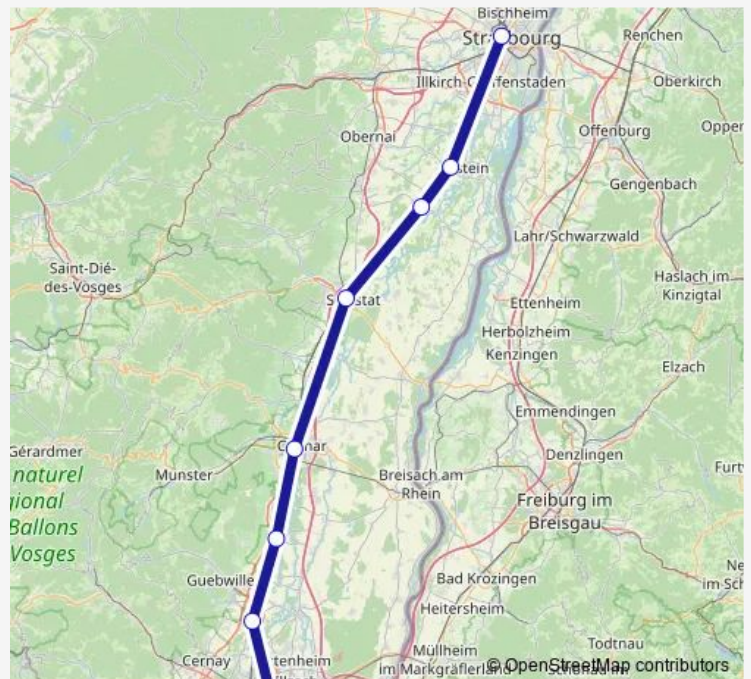

### Route info

Direction: Mulhouse

Stops: 11

Trip Duration: 1 hour 16 min

■ C20+

**Direction**

Mulhouse — Strasbourg

9 stops

[Open route schedule](#)

Mulhouse

Mulhouse Dornach

Bollwiller

Rouffach

Colmar

Sélestat

Benfeld