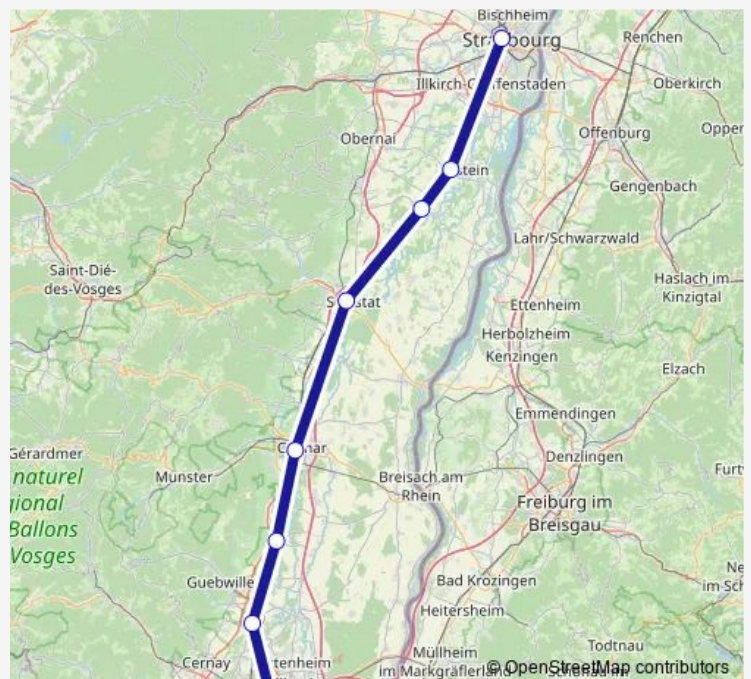

Regional Rail Service C20+

[Go to website](#)

Direction

Altkirch — Strasbourg

5 stops

[Open route schedule](#)

Altkirch

Zillisheim

Thursday 08:40

Friday 08:40

Saturday —

Sunday —

Route info

Direction: Altkirch

Stops: 5

Trip Duration: 1 hour 47 min

C20+ — Strasbourg-Mulhouse

Direction

Mulhouse — Strasbourg

9 stops

[Open route schedule](#)

Mulhouse

Mulhouse Dornach

Bollwiller

Rouffach

Colmar

Sélestat

Benfeld

Erstein

Strasbourg

Route schedule

Mulhouse — Strasbourg