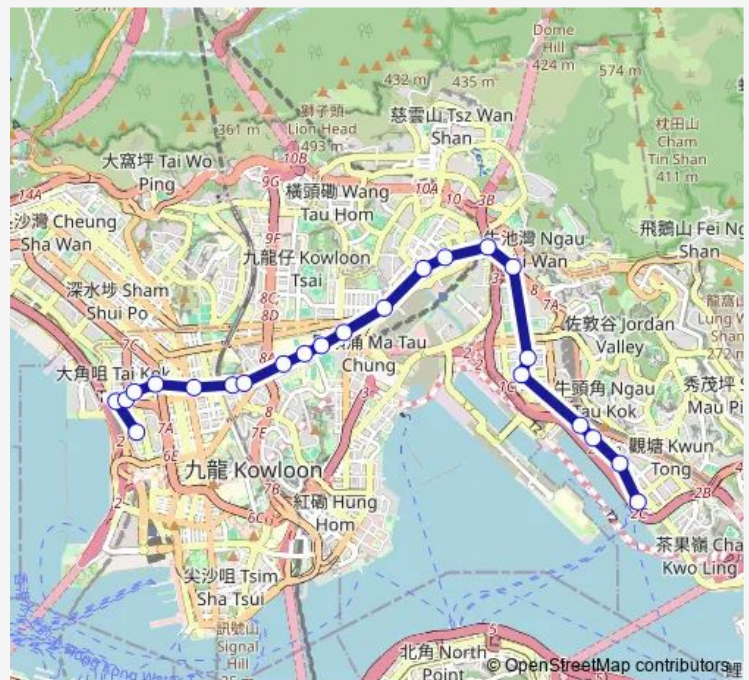

Route info

Direction: [Kmb+Ctb] Mong KOK (Park Avenue) BUS Terminus/
Park Avenue, HOI Wang Road[[Kmb] Mong KOK (Park Avenue) BUS Terminus

Stops: 23

Trip Duration: 0 hour 51 min

[Ctb] THE Latitude, Prince Edward Road East[[Kmb+Ctb] THE Latitude/
The Latitude, Prince Edward Road East[[Kmb] THE Latitude