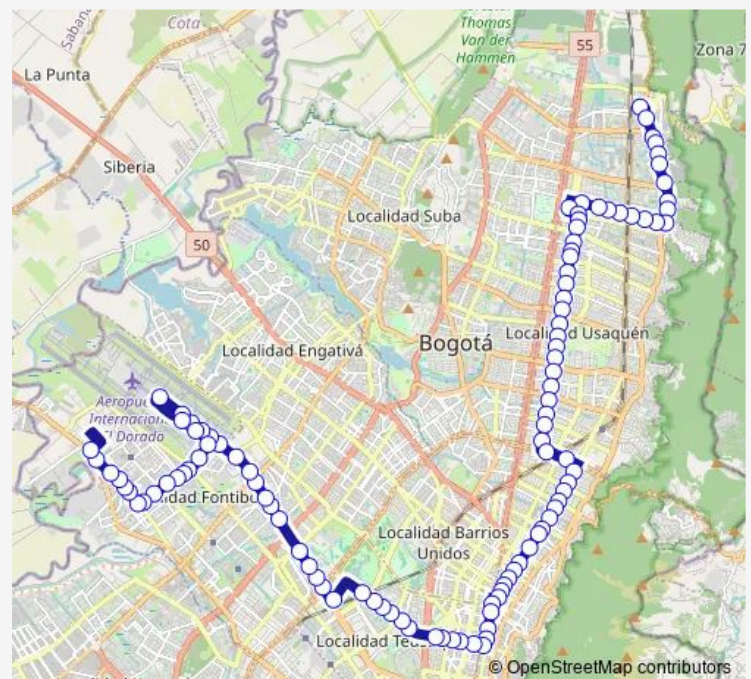

AC 161 - KR 19a

AK 19 - CL 160

AK 19 - CL 154

Route schedule

CL 189 - KR 7b — KR 120 - CL 17 Br. San Pablo Fontibon

Monday 05:42-22:43

Tuesday 05:42-22:43

Wednesday 05:42-22:43

Thursday 05:42-22:43

Friday 05:42-22:43

Saturday 05:42-22:43

Sunday 06:41-21:43

Route info

Direction: CL 189 - KR 7b

Stops: 105

Trip Duration: 1 hour 51 min

K309 — San Pablo Ciclovía

BusMaps

AK 19 - CL 152

AK 19 - CL 150

AK 19 - CI148

AK 19 - CL 145

AK 19 - CL 142

AK 19 - CL 137