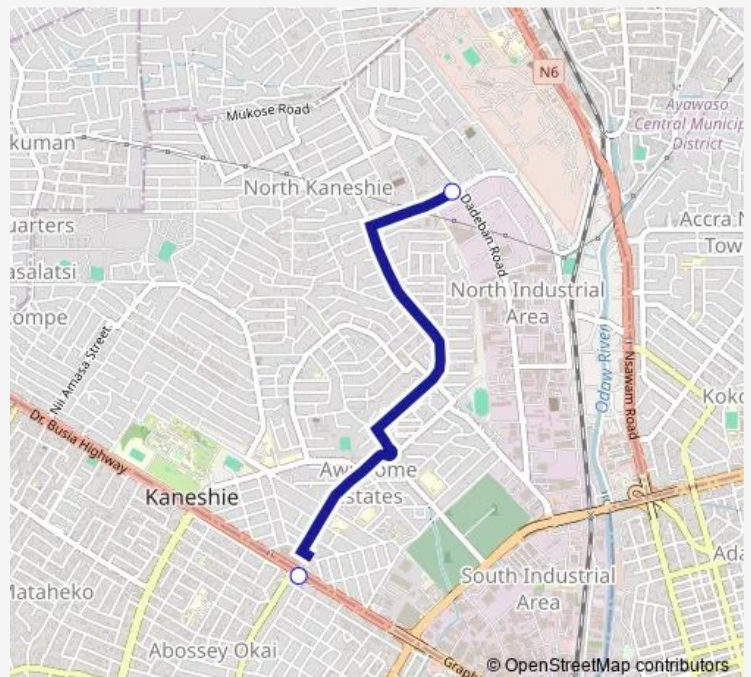

Bus 287A Kaneshie Mkt Cmplx to Old Melcom 2

[Go to website](#)

Direction

Terminal Kaneshie Mkt Cmplx — Terminal Old Melcom 2

2 stops

[Open route schedule](#)

Terminal Kaneshie Mkt Cmplx

Terminal Old Melcom 2

Route schedule

Terminal Kaneshie Mkt Cmplx — Terminal Old Melcom 2

Monday 11:10

Tuesday 11:10

Wednesday 11:10

Thursday 11:10

Friday 11:10

Saturday 11:10

Sunday 11:10

Route info

Direction: Terminal Kaneshie Mkt Cmplx

Stops: 2

Trip Duration: 0 hour 15 min

■ 287A — Kaneshie Mkt Cmplx to Old Melcom 2

287A Bus time schedules and route maps are available in an offline PDF at busmaps.com. Use the busmaps.com website to see live bus times, train schedule or subway schedule, and step-by-step directions for all public transit in Accra