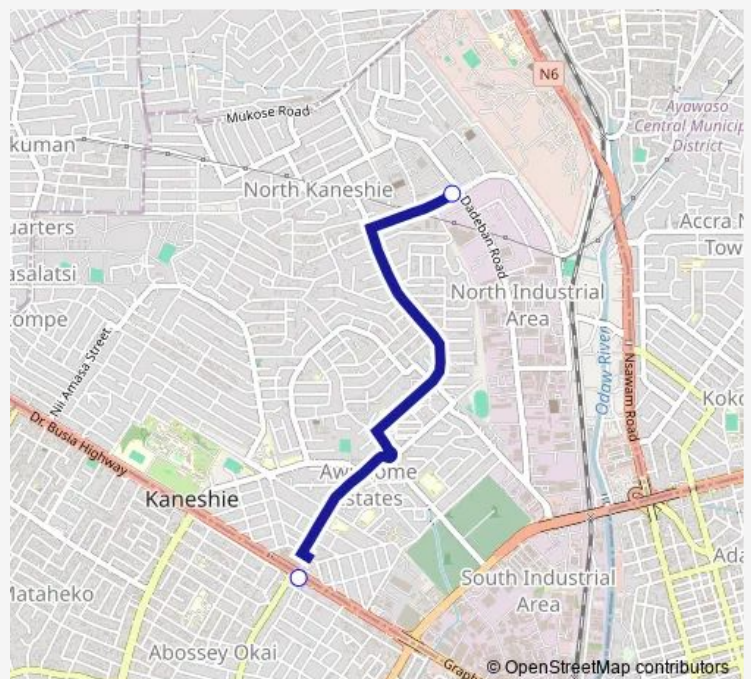

### Direction

Terminal Kaneshie Mkt Cmplx — Terminal Old Melcom 2

2 stops

[Open route schedule](#)

Terminal Kaneshie Mkt Cmplx

Terminal Old Melcom 2

### Route schedule

Terminal Kaneshie Mkt Cmplx — Terminal Old Melcom 2

Monday 11:10

Tuesday 11:10

Wednesday 11:10

Thursday 11:10

Friday 11:10

Saturday 11:10

### Route info

Direction: Terminal Kaneshie Mkt Cmplx

Stops: 2

Trip Duration: 0 hour 15 min

287a — Kaneshie Mkt Cmplx to Old Melcom 2

287a Bus time schedules and route maps are available in an offline PDF at [busmaps.com](https://busmaps.com). Use the [busmaps.com](https://busmaps.com) website to see live bus times, train schedule or subway schedule, and step-by-step directions for all public transit in Accra