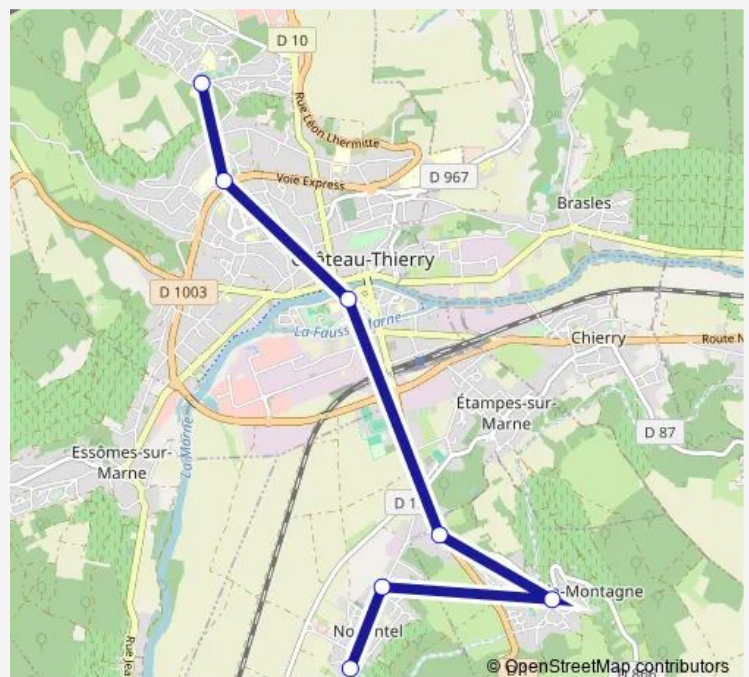

Saturday —

Sunday —

Route info

Direction: Essomes S/ M. - Vaux Place Abri

Stops: 10

Trip Duration: 0 hour 39 min

5102 — Chateau Thierry

Direction

Belleau - Givry Face Abri — Chateau T. - Cite Tech J.Verne

9 stops

[Open route schedule](#)

Belleau - Givry Face Abri

Belleau - Mairie Face Abri

Torcy EN V. - Face Abri

Licy Clignon - Mairie

Monthiers - Abri Place