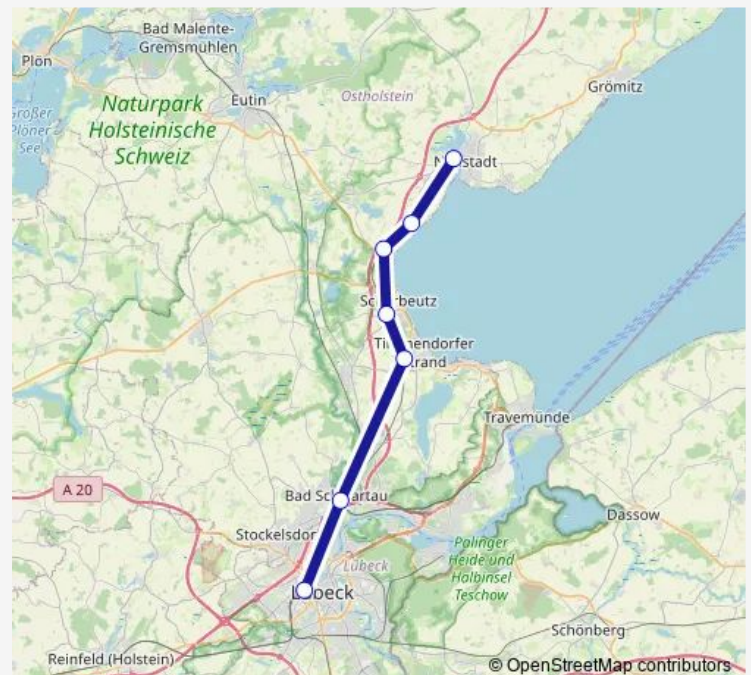

Timmendorfer Strand

Scharbeutz

Haffkrug

Sierksdorf

Neustadt in Holstein

Route schedule

Lübeck Hbf — Neustadt in Holstein

Monday 00:12-23:12

Tuesday 00:12-23:12

Wednesday 00:12-23:12

Thursday 00:12-23:12

Friday 00:12-23:12

Saturday 00:12-23:12

Sunday 00:12-23:12

Route info

Direction: Lübeck Hbf

Stops: 7

Trip Duration: 0 hour 34 min

Rb85

BusMaps

Direction

Lübeck Hbf — Neustadt in Holstein

7 stops

[Open route schedule](#)

Lübeck Hbf

Bad Schwartau

Timmendorfer Strand

Scharbeutz

Haffkrug

Sierksdorf

Neustadt in Holstein

Route schedule