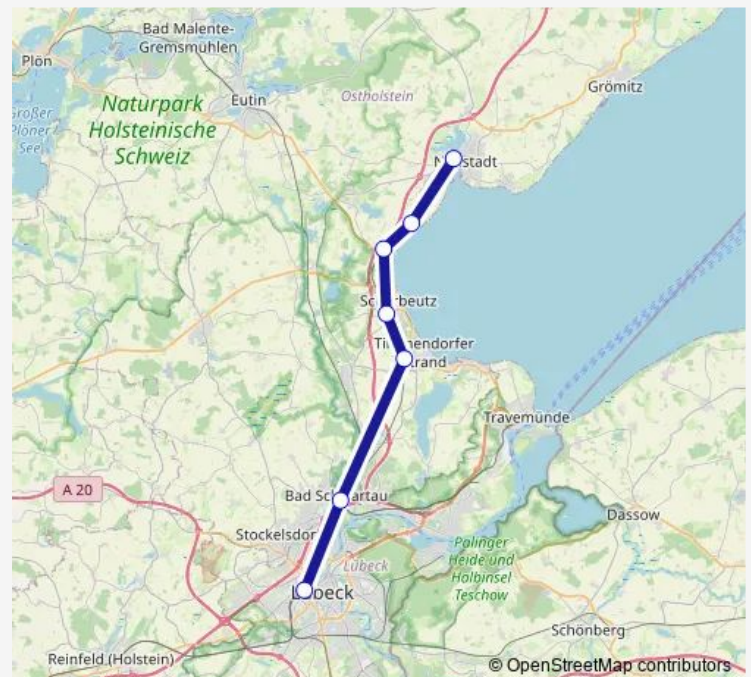

Timmendorfer Strand

Scharbeutz

Haffkrug

Sierksdorf

Neustadt in Holstein

Route schedule

Lübeck Hbf — Neustadt in Holstein

Monday 00:12-23:12

Tuesday 00:12-23:12

Wednesday 00:12-23:12

Thursday 00:12-23:12

Friday 00:12-23:12

Saturday 00:12-23:12

Sunday 00:12-23:12

Route info

Direction: Lübeck Hbf

Stops: 7

Trip Duration: 0 hour 38 min

■ RB85

BusMaps

Direction

Lübeck Hbf — Neustadt in Holstein

7 stops

[Open route schedule](#)

Lübeck Hbf

Bad Schwartau

Timmendorfer Strand

Scharbeutz

Haffkrug

Sierksdorf

Neustadt in Holstein

Route schedule