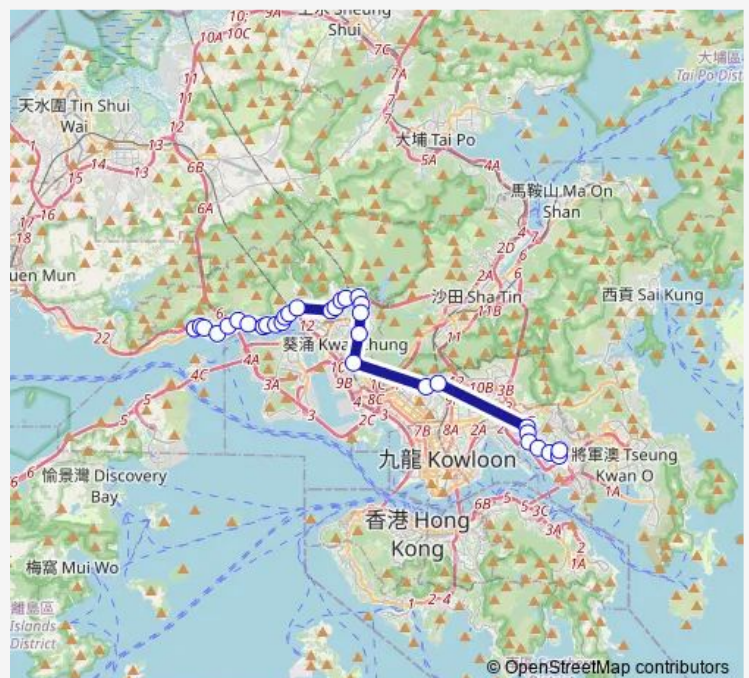

Monday 18:00-19:00

Tuesday 18:00-19:00

Wednesday 18:00-19:00

Thursday 18:00-19:00

Friday 18:00-19:00

Saturday —

Sunday —

Route info

Direction: [Kmb] Kwun Tong (Tsui Ping North Estate) BUS
 Terminus

Stops: 34

Trip Duration: 1 hour 12 min

■ 234C — Sham Tseng - Kwun Tong (Tsui Ping North Estate)

[Kmb] HOI PA Resite Village

[Kmb] Shek Kwai House Shek WAI KOK Estate