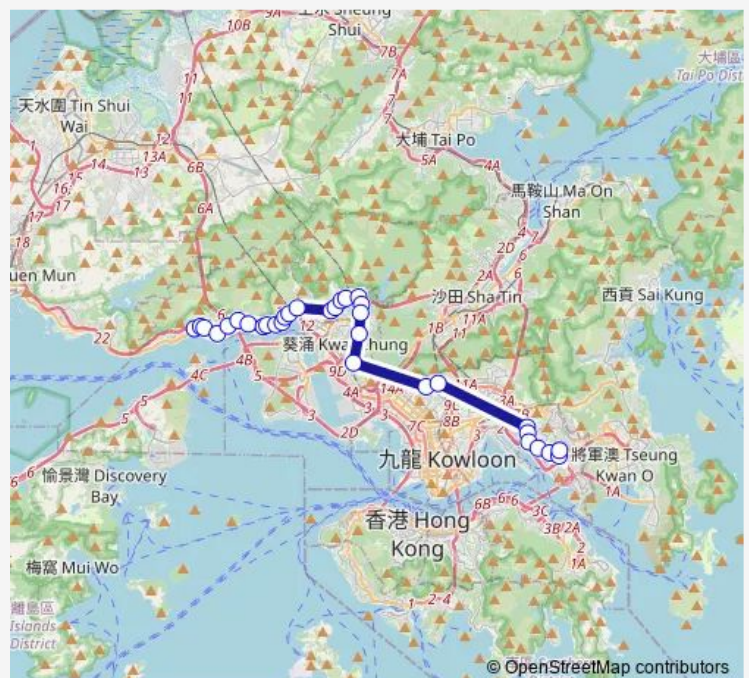

### Route info

Direction: [Kmb] Kwun Tong (Tsui Ping North Estate) BUS  
 Terminus

Stops: 34

Trip Duration: 1 hour 6 min

■ 234c — Sham Tseng - Kwun Tong (Tsui Ping North Estate)

[Kmb] HOI PA Resite Village