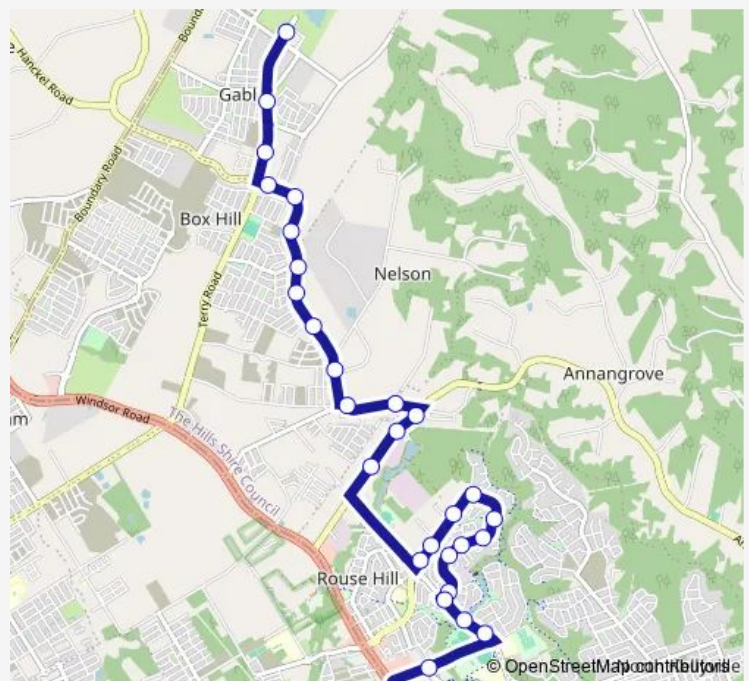

Nelson Rd At Mchale Way

Edwards Rd After Nelson Rd

Edwards Rd After Hession Rd

Annangrove Rd After Edwards Rd

316 Annangrove Rd

324 Annangrove Rd

Mile End Rd After Withers Rd

Mile End Rd Opp 29

Mile End Rd After Money Cl

Milford Dr After Mile End Rd

Milford Dr After Chevron Pl

Milford Dr After Monarch Cl

Route schedule

Santa Sophia Catholic College, Fontana Dr — Rouse Hill Station, North West Twy

Monday 14:40

Tuesday 14:40

Wednesday 14:40

Thursday 14:40

Friday 14:40

Saturday —

Sunday —

Route info

Direction: Santa Sophia Catholic College, Fontana Dr

Stops: 29

Trip Duration: 0 hour 38 min

2689 — Santa Sophia College to Rouse Hill Station

Milford Dr Opp Weeroona Pl

Milford Dr Before Knox Pl

Milford Dr Before Withers Rd