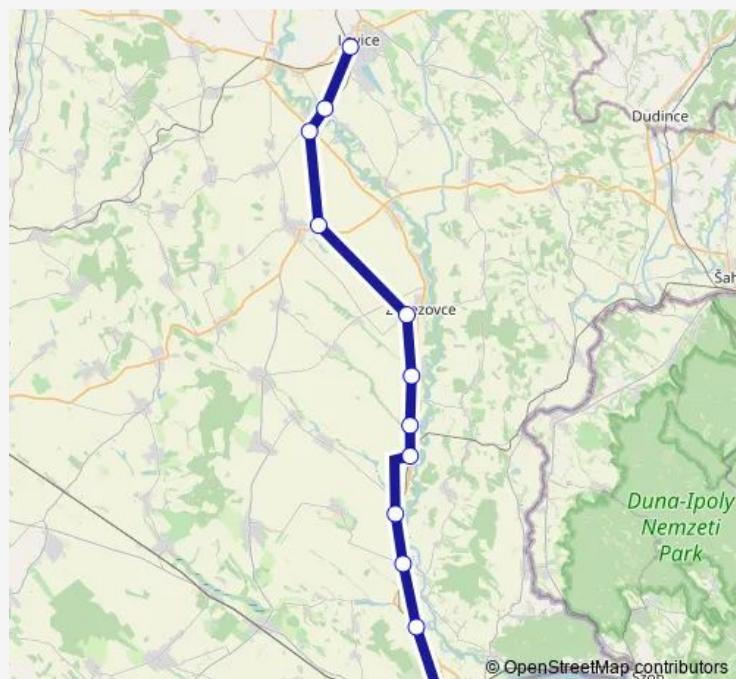

## Rail Štúrovo-Levice

[Go to website](#)

### Direction

Levice — Štúrovo

12 stops

[Open route schedule](#)

Levice

Dolná Seč

Tekovský Hrádok

Tekovské Lužany

### Route schedule

Levice — Štúrovo

Monday 04:05-19:12

Tuesday 04:05-19:12

Wednesday 04:05-19:12

Thursday 04:05-19:12

Friday 04:05-19:12

Saturday 04:05-19:12

### Route info

Direction: Levice

Stops: 12

Trip Duration: 1 hour 12 min

Štúrovo-Levice

Rail time schedules and route maps are available in an offline PDF at [busmaps.com](https://busmaps.com). Use the [busmaps.com](https://busmaps.com) website to see live bus times, train schedule or subway schedule, and step-by-step directions for all public transit in Levice