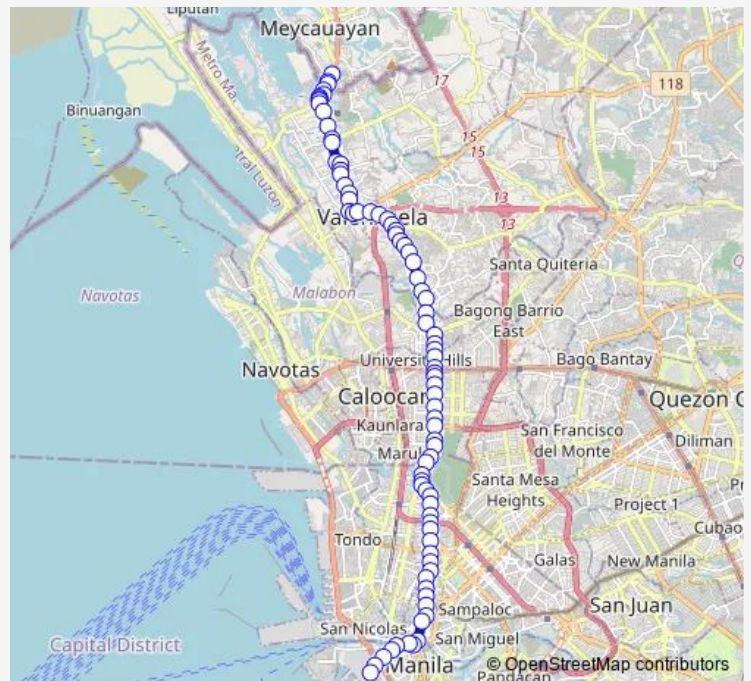

Bus Malanday - Pier South via Rizal Ave., P. Burgos

Go to website

Direction
 ET Pacific, Macarthur Highway, City of Meycauayan — Antonio C. Delgado / 13th St Intersection, Manila
 81 stops
[Open route schedule](#)

- ET Pacific, Macarthur Highway, City of Meycauayan
- YU Laundry Shop, Macarthur Highway, City of Meycauayan
- Saguz Mart, Macarthur Highway, City of Meycauayan
- C.P. Enerton Fuel Station, Macarthur Highway, Valenzuela City, Philippines
- Macarthur Highway / E. Pantaleon Intersection, Valenzuela City, Philippines
- Macarthur Highway / Woodlands Drive Intersection, Valenzuela City, Philippines
- Macarthur / Del Pilar Intersection, Malanday, Valenzuela City, Philippines
- Mananday Tricycle and Pedicab Terminal, Macarthur Highway, Malanday, Valenzuela City
- Mercury Drug Store, Macarthur Highway, Malanday, Valenzuela City
- Marisyl School, Macarthur Highway, Malanday Valenzuela City
- Macarthur Highway, Dalandanan, Valenzuela City
- Macarthur Highway / Santiago Road Interchange, Dalandanan, Valenzuela City
- Ign Pharmacy, Macarthur Highway, Dalandanan, Valenzuela City
- Dalandanan, Fire sub station, Macarthur Highway, Dalandanan, Valenzuela City
- Dalandanan Health Centre, Macarthur Highway, Dalandanan, Valenzuela City

Route schedule

ET Pacific, Macarthur Highway, City of Meycauayan — Antonio C. Delgado / 13th St Intersection, Manila

Monday	00:00
Tuesday	00:00
Wednesday	00:00
Thursday	00:00
Friday	00:00
Saturday	00:00
Sunday	00:00

Route info

Direction: ET Pacific, Macarthur Highway, City of Meycauayan
 Stops: 81
 Trip Duration: 1 hour 26 min

Santos Encamacion Elementary School, Macarthur Highway, Dalandanan, Valenzuela City

Inglesia Ni Cristo, Macarthur Highway, Dalandanan, Valenzuela City