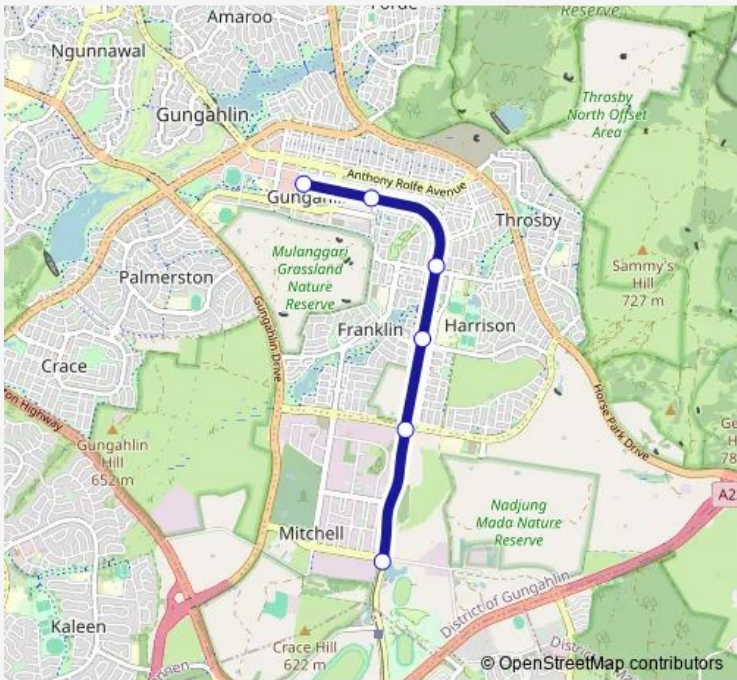

Tram X1 Sandford Street - Gungahlin Place

[Go to website](#)

Direction
 Gungahlin Place Platform 1 — Sandford Street Platform 1
 6 stops
[Open route schedule](#)

- Gungahlin Place Platform 1
- Manning Clark Crescent Platform 1
- Mapleton Avenue Platform 1
- Nullarbor Avenue Platform 1
- Well Station Drive Platform 1
- Sandford Street Platform 1

Route schedule
 Gungahlin Place Platform 1 — Sandford Street Platform 1

Monday	18:33-24:00
Tuesday	18:33-02:00 ⁺¹
Wednesday	18:33-24:00
Thursday	11:50-24:00
Friday	18:33-01:30 ⁺¹
Saturday	13:22-01:30 ⁺¹
Sunday	23:15-24:00

Route info
 Direction: Gungahlin Place Platform 1
 Stops: 6
 Trip Duration: 0 hour 9 min

X1 — Sandford Street - Gungahlin Place **BusMaps**

Direction

Sandford Street Platform 2 — Gungahlin Place Platform 1

6 stops

[Open route schedule](#)

Sandford Street Platform 2

Well Station Drive Platform 2

Nullarbor Avenue Platform 2

Mapleton Avenue Platform 2

Manning Clark Crescent Platform 2

Gungahlin Place Platform 1