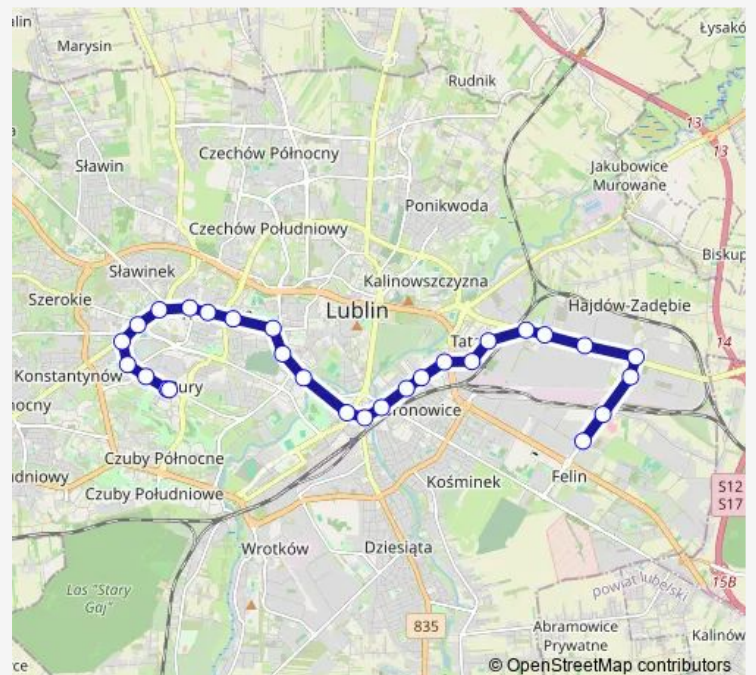

Trolleybus 155

[Go to website](#)

Direction

undefined — undefined

0 stops

[Open route schedule](#)

Route schedule

undefined — undefined

Monday 08:41-22:59

Tuesday 08:41-22:59

Wednesday 08:41-22:59

Thursday 08:41-22:59

Friday 08:41-22:59

Saturday 22:06-22:49

Sunday 22:48

Route info

Direction:

Stops: 0

Trip Duration: – min

155

Direction

undefined — undefined

0 stops

[Open route schedule](#)**Route schedule**