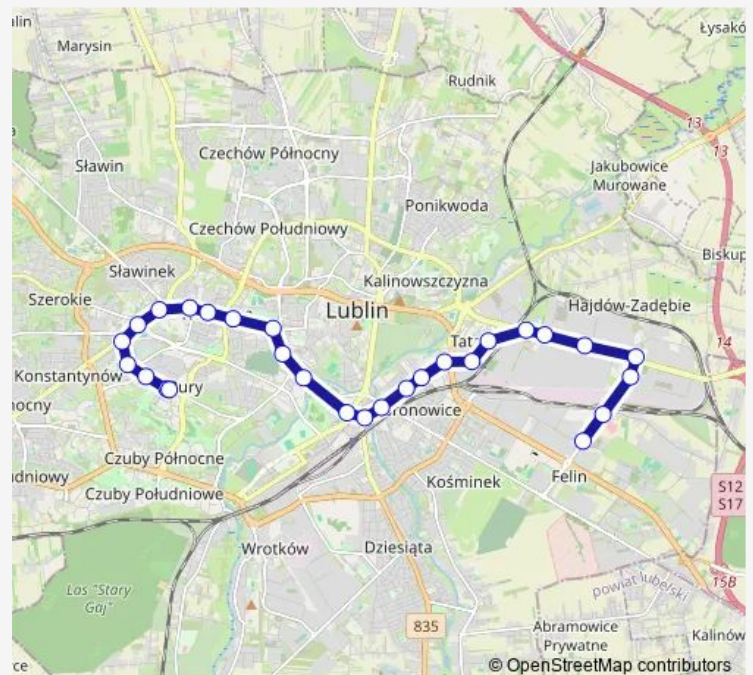

Trolleybus 155

[Go to website](#)

Direction

undefined — undefined

0 stops

[Open route schedule](#)

Route schedule

undefined — undefined

Monday 04:20-05:33

Tuesday 04:20-05:33

Wednesday 04:20-05:33

Thursday 04:20-05:33

Friday 04:20-05:33

Saturday 04:20-04:40

Sunday —

Route info

Direction:

Stops: 0

Trip Duration: — min

Direction

Pancerniaków 02 — Zana ZUS 03

28 stops

[Open route schedule](#)

Pancerniaków 02