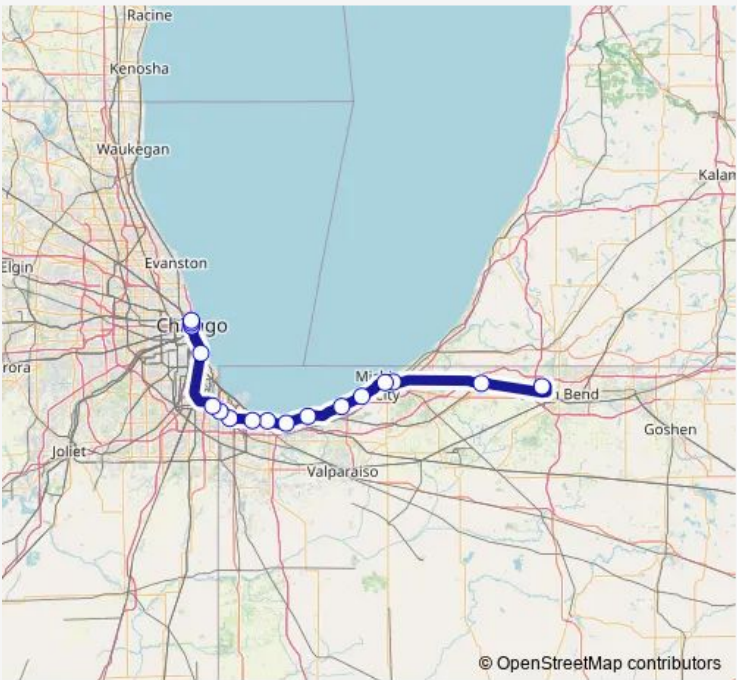

Rail SSL South Shore Line

[Go to website](#)

Direction
 South Bend Airport — Millennium Station

17 stops

[Open route schedule](#)

- South Bend Airport
- Hudson Lake
- Carroll Ave. (Michigan City)
- 11th St. (Michigan City)
- Beverly Shores
- Dune Park
- Portage/Ogden Dunes
- Miller
- Gary Metro Center
- Gary/Chicago Airport
- East Chicago
- Hammond
- Hegewisch
- 57th St.
- Museum Campus/11th St.
- Van Buren St.
- Millennium Station

Route schedule
 South Bend Airport — Millennium Station

Monday	01:30-22:30
Tuesday	01:30-22:30
Wednesday	01:30-22:30
Thursday	01:30-22:30
Friday	01:30-22:30
Saturday	01:36-23:55
Sunday	01:36-23:55

Route info

Direction: South Bend Airport

Stops: 17

Trip Duration: 2 hour 6 min

Direction

11th St. (Michigan City) — Millennium Station

14 stops

[Open route schedule](#)

11th St. (Michigan City)

Dune Park

Portage/Ogden Dunes

Miller

Gary Metro Center

Gary/Chicago Airport

East Chicago

Hammond

Hegewisch