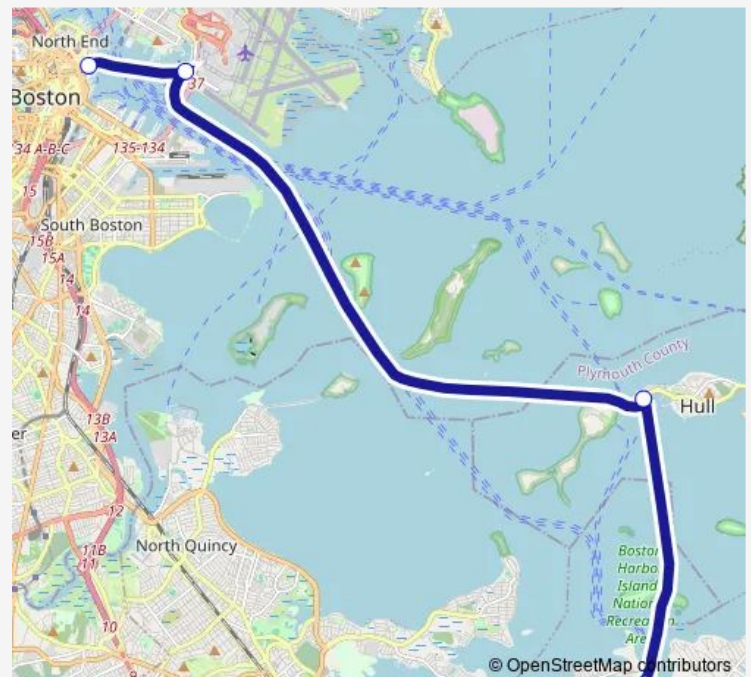

Hull

Hingham

Route schedule

Long Wharf (North) — Hingham

Monday	06:25-21:55
Tuesday	06:25-21:55
Wednesday	06:25-21:55
Thursday	06:25-21:55
Friday	06:25-21:55
Saturday	—
Sunday	—

Route info

Direction: Long Wharf (North)

Stops: 4

Trip Duration: 0 hour 55 min

Hingham/Hull Ferry

Direction

Hingham — Long Wharf (North)

4 stops

[Open route schedule](#)

Hingham

Route info

Direction: Hingham

Stops: 4

Trip Duration: 0 hour 55 min

Direction

Rowes Wharf — Hingham

2 stops

[Open route schedule](#)

Route schedule

Hingham — Rowes Wharf

Monday	06:00-19:40
Tuesday	06:00-19:40
Wednesday	06:00-19:40
Thursday	06:00-19:40
Friday	06:00-19:40
Saturday	—
Sunday	—

Route info

Direction: Hingham

Stops: 2

Trip Duration: 0 hour 40 min