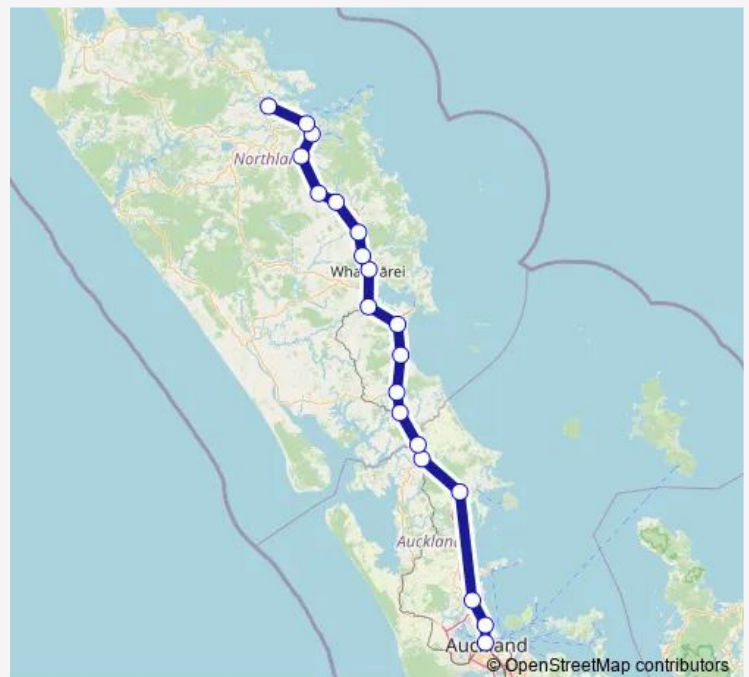

Whangarei

Kamo

Hikurangi

Towai

Kawakawa

Opua Hill

Paihia (Bay of Islands)

Kerikeri

Sunday 13:00

Route info

Direction: Auckland - Central

Stops: 19

Trip Duration: 4 hour 40 min

Auckland - Central - Kerikeri

Direction

Auckland - Central — Kerikeri

23 stops

[Open route schedule](#)

Auckland - Central

Akoranga (Auckland)

Albany (Auckland)

Orewa (Auckland)

Waiwera (Auckland)

Warkworth (Auckland)

Route info

Direction: Kerikeri

Stops: 20

Trip Duration: 4 hour 10 min

Direction

Auckland - Central — Kerikeri

16 stops

[Open route schedule](#)