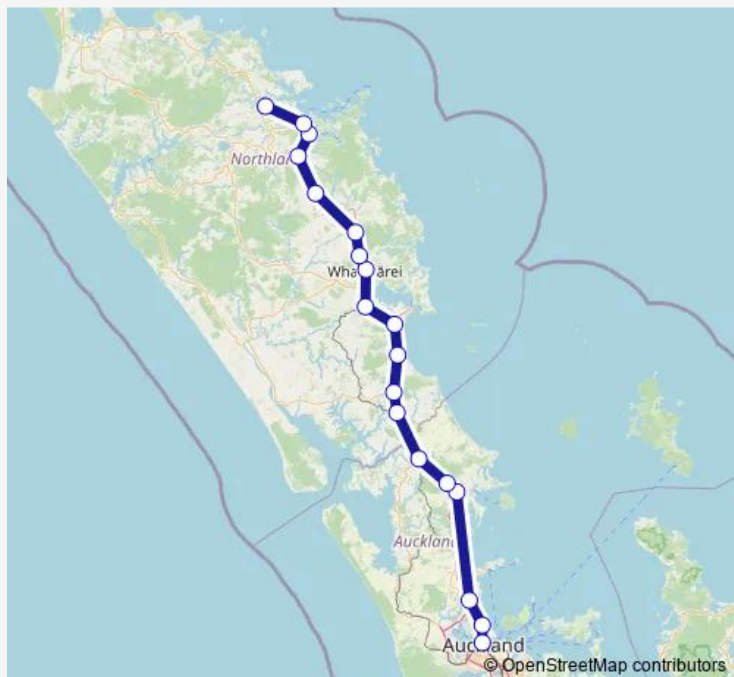

Whangarei

Kamo

Hikurangi

Towai

Kawakawa

Opua Hill

Paihia (Bay of Islands)

Kerikeri

Route schedule

Auckland - Central — Kerikeri

Monday 13:00

Tuesday 13:00

Wednesday 13:00

Thursday 13:00

Friday 13:00

Saturday 13:00

Sunday 13:00

Route info

Direction: Auckland - Central

Stops: 19

Trip Duration: 4 hour 40 min

Auckland - Central - Kerikeri

Direction

Auckland - Central — Kerikeri

23 stops

[Open route schedule](#)

Auckland - Central

Akoranga (Auckland)

Albany (Auckland)

Orewa (Auckland)

Waiwera (Auckland)

Warkworth (Auckland)