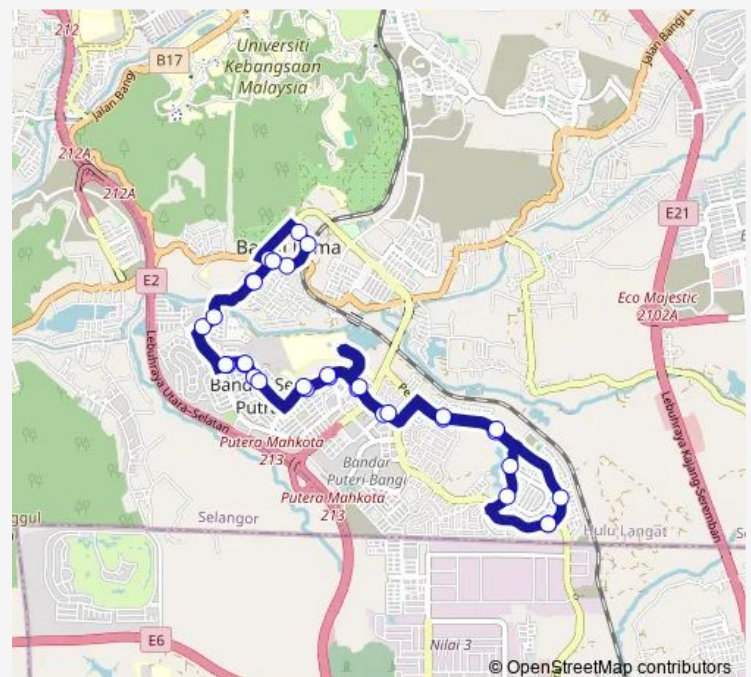

Thursday 06:00-19:20

Friday 06:00-19:20

Saturday 06:00-19:20

Sunday 06:00-19:20

Route info

Direction: Komersial Bukit Mahkota

Stops: 33

Trip Duration: 0 hour 55 min

KJ02 — Stesen KTM Bangi ~ Bandar Bukit Mahkota

Taman Impian Putra

SK Bandar Seri Putra

Pangsapuri Acacia

Pusat Perniagaan SRI Putra

SMK Bandar Seri Putra

Masjid Bandar Seri Putra (Opp)

Pusat Komersial Bandar SRI Putra

Banyan Close

Seksyen 3 Bandar Bukit Mahkota

Apartment Nuri

Seksyen 5 Bandar Bukit Mahkota

Komersial Bukit Mahkota

KJ02 Bus time schedules and route maps are available in an offline PDF at busmaps.com. Use the busmaps.com website to see live bus times, train schedule or subway schedule, and step-by-step directions for all public transit in Bangi