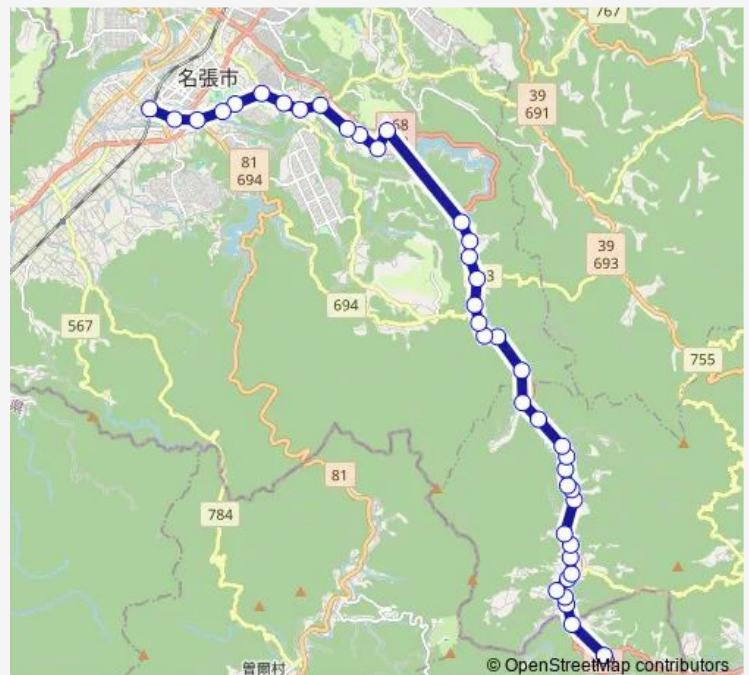

Saturday 08:36

Sunday 08:36

Route info

Direction: 滝之原下出

Stops: 13

Trip Duration: 0 hour 19 min

Direction

名張駅前 — 敷津

40 stops

[Open route schedule](#)

名張駅前

名張口

夏見

住宅前 (名張)

赤坂 (名張)

富貴が丘

Thursday 08:50-20:20

Friday 08:50-20:20

Saturday 08:50-18:50

Sunday 08:50-18:50

Route info

Direction: 名張駅前

Stops: 40

Trip Duration: 0 hour 54 min

Friday 06:07-17:10

Saturday 06:34-17:10

Sunday 06:34-17:10

Route info

Direction: 敷津

Stops: 40

Trip Duration: 0 hour 54 min

横矢橋