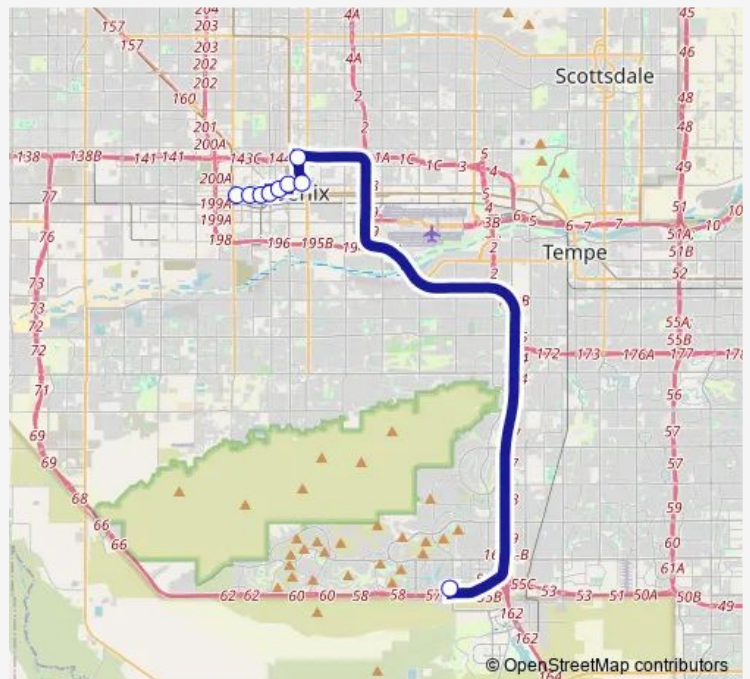

Bus I10E I-10 East Rapid

[Go to website](#)

**Direction**  
 Jefferson St & 18th Av — 40th St/Pecos PNR  
 9 stops  
[Open route schedule](#)

- Jefferson St & 18th Av
- Jefferson St & 15th Av
- Jefferson St & 11th Av
- 7th Av & Jefferson St
- Adams St & 3rd Av
- Central Av & Van Buren St
- 5th St & Van Buren St
- 3rd St & Moreland St
- 40th St/Pecos PNR

Route schedule  
 Jefferson St & 18th Av — 40th St/Pecos PNR

Monday	15:07-18:17
Tuesday	15:07-18:17
Wednesday	15:07-18:17
Thursday	15:07-18:17
Friday	15:07-18:17
Saturday	—
Sunday	—

Route info  
 Direction: Jefferson St & 18th Av  
 Stops: 9  
 Trip Duration: 0 hour 52 min

**Direction**

40th St/Pecos PNR — 17th Av &amp; State Capitol

9 stops

[Open route schedule](#)

40th St/Pecos PNR

3rd St &amp; Moreland St

3rd St &amp; Taylor St

Van Buren St &amp; 1st St

## Route schedule

40th St/Pecos PNR — 17th Av &amp; State Capitol

Monday	05:10-08:10
Tuesday	05:10-08:10
Wednesday	05:10-08:10
Thursday	05:10-08:10
Friday	05:10-08:10
Saturday	—
Sunday	—