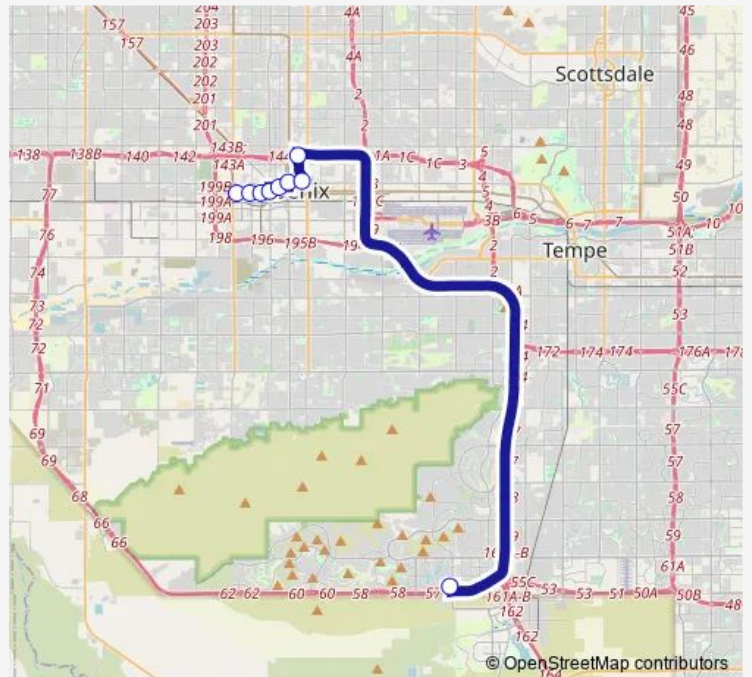

Bus I10e I-10 East Rapid

[Go to website](#)

Direction

40th St/Pecos Pnr — 17th Av & State Capitol

9 stops

[Open route schedule](#)

- 40th St/Pecos Pnr
- 3rd St & Moreland St
- 3rd St & Taylor St
- Van Buren St & 1st St
- 5th Av & Washington St
- Washington St & 7th Av
- Washington St & 12th Av
- Washington St & 15th Av
- 17th Av & State Capitol

Route schedule

40th St/Pecos Pnr — 17th Av & State Capitol

Monday	05:10-08:10
Tuesday	05:10-08:10
Wednesday	05:10-08:10
Thursday	05:10-08:10
Friday	05:10-08:10
Saturday	—
Sunday	—

Route info

Direction: 40th St/Pecos Pnr
 Stops: 9
 Trip Duration: 0 hour 42 min

■ I10e — I-10 East Rapid

Direction

Jefferson St & 18th Av — 40th St/Pecos Pnr

9 stops

[Open route schedule](#)

Jefferson St & 18th Av

Jefferson St & 15th Av

Jefferson St & 11th Av

7th Av & Jefferson St

Adams St & 3rd Av

Central Av & Van Buren St

5th St & Van Buren St

3rd St & Moreland St

40th St/Pecos Pnr

Route schedule

Jefferson St & 18th Av — 40th St/Pecos Pnr