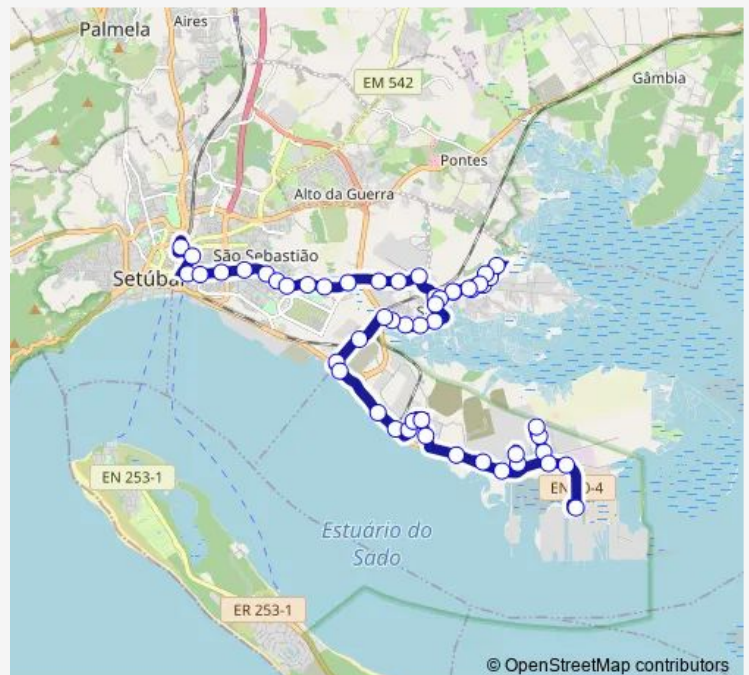

Tuesday 15:00

Wednesday 15:00

Thursday 15:00

Friday 15:00

Saturday —

Sunday —

Route info

Direction: Setúbal (ITS) Interior P2

Stops: 52

Trip Duration: 0 hour 45 min

4452 — Mitrena (Lisnave) - Setúbal (Its)

Faralhão Bº Coop (AV Principal 103)

Faralhão Bº Coop(R Fruto Nosso Trabalho)

Faralhão (Esc)

STO Ovídio (43)

Estr STO Ovídio X Mouriscas

Praias Sado (RUA Principal 23)

Praias Sado (RUA Principal 86)

Praias Sado (RUA Principal 131)

Praias Sado (RUA Principal 213)

Praias Sado (RUA Principal 240)

Praias Sado (R Principal) Antes Curva

Praias Sado (R Principal 33)

Saturday —

Sunday —

Route info

Direction: Mitrena Lisnave (N10-4)

Stops: 53

Trip Duration: 0 hour 45 min

Praias Sado (RUA Principal 23)

Estr STO Ovídio X Mouriscas