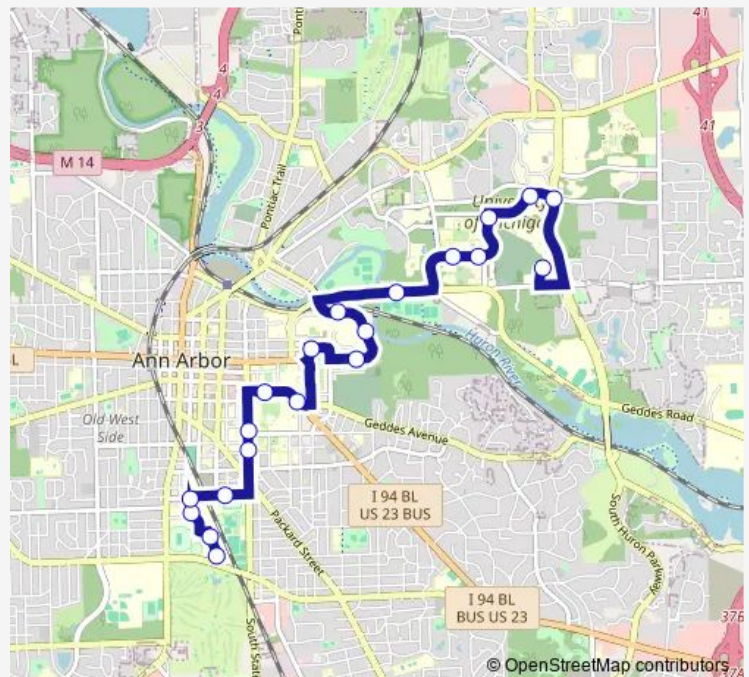

Direction

Crisler Center/Lot SC-7 — Glazier Way Lot NC-51 West

20 stops

[Open route schedule](#)

Crisler Center/Lot SC-7

Transportation Gate

Facilities Services Building

Greene/Hoover

Cancer Center Outbound

Fuller Rd at Mitchell Field Lot M-75

Art & Architecture

Cooley Lab Outbound

FXB Outbound

Hayward/Hubbard Hayward Outbound

Huron/Hubbard Huron Outbound

Glazier Way Lot NC-51 West

Route schedule

Crisler Center/Lot SC-7 — Glazier Way Lot NC-51 West

Monday 05:30-01:00⁺¹

Tuesday 05:30-01:00⁺¹

Wednesday 05:30-01:00⁺¹

Thursday 05:30-01:00⁺¹

Friday 05:30-01:00⁺¹

Saturday —

Sunday —

Route info

Direction: Crisler Center/Lot SC-7

Stops: 20

Trip Duration: 0 hour 35 min

On Bus time schedules and route maps are available in an offline PDF at busmaps.com. Use the busmaps.com website to see live bus times, train schedule or subway schedule, and step-by-step directions for all public transit in Ann Arbor