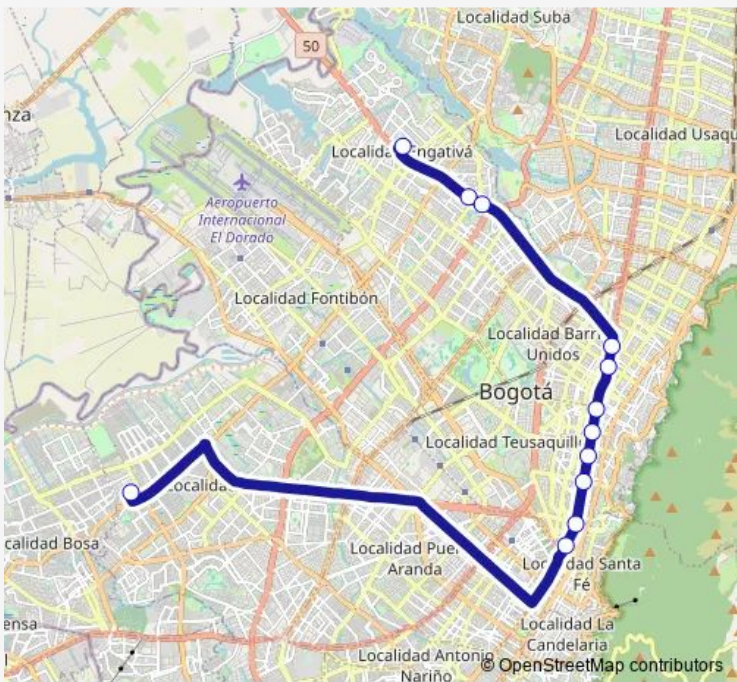

**Direction**  
 Portal 80 T1 — P. Americas T7

12 stops

[Open route schedule](#)

- Portal 80 T1
- Granja - Cra 77 A - 2
- Minuto de Dios A - 2 o 5
- CII 76 C - 2
- CII 72 C - 2
- CII 63 C - 2
- CII 57 C - 2
- Marly C - 2
- CII 45 C - 2
- Profamilia C - 2
- Calle 26 C - 2
- P. Americas T7

**Route schedule**  
 Portal 80 T1 — P. Americas T7

Monday	16:00-22:32
Tuesday	16:00-22:32
Wednesday	16:00-22:32
Thursday	16:00-22:32
Friday	16:00-22:32
Saturday	—
Sunday	—

**Route info**

Direction: Portal 80 T1

Stops: 12

Trip Duration: 0 hour 47 min

F62 Bus time schedules and route maps are available in an offline PDF at [busmaps.com](https://busmaps.com). Use the [busmaps.com](https://busmaps.com) website to see live bus times, train schedule or subway schedule, and step-by-step directions for all public transit in Bogota

The schedule is provided in the local timezone. Times with "(+1)" indicate departures on the next day.

PDF file created on 2025-01-16

2024 BusMaps.com - All Rights Reserved