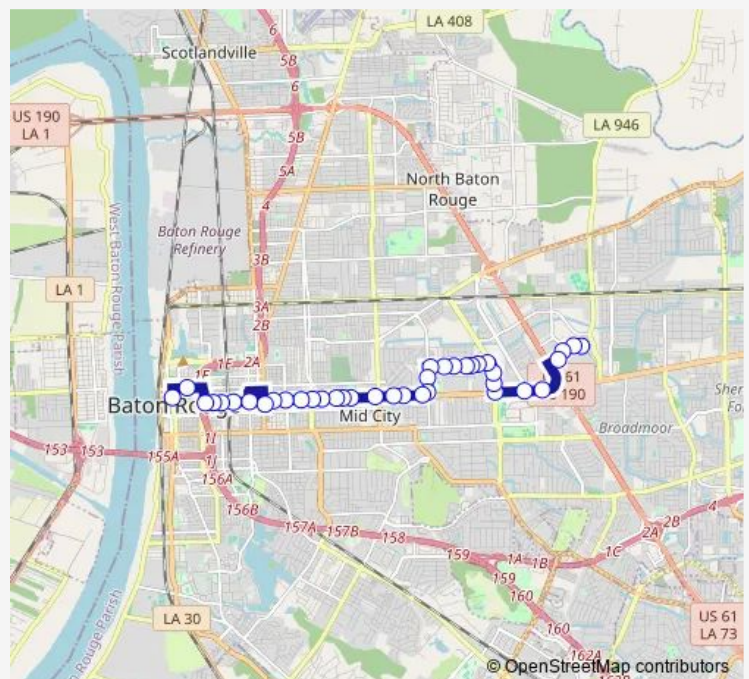

Direction

Cortana PI Walmart Transfer Center - E — 4th St @ Laurel - S

38 stops

[Open route schedule](#)

Cortana PI Walmart Transfer Center - E

Cortana PI @ Lowes - W

Cortana PI @ Sams Club - W

Cortana PI @ Florline - W

Florida @ Fairfax - W

Florida @ Brcc - W

Route schedule

Cortana PI Walmart Transfer Center - E — 4th St @ Laurel - S

Monday 05:20-21:00

Tuesday 05:20-21:00

Wednesday 05:20-21:00

Thursday 05:20-21:00

Friday 05:20-21:00

Saturday 05:45-20:45

Sunday 06:00-19:30

Route info

Direction: Cortana PI Walmart Transfer Center - E

Stops: 38

Trip Duration: 0 hour 30 min

Florida @ Foster - W

Direction

4th St @ Laurel - S — Cortana Pl Walmart Transfer Center - E

40 stops

[Open route schedule](#)

4th St @ Laurel - S

Florida Blvd @ 5th St - E

Florida @ Post Office - E

Florida @ 9th - E