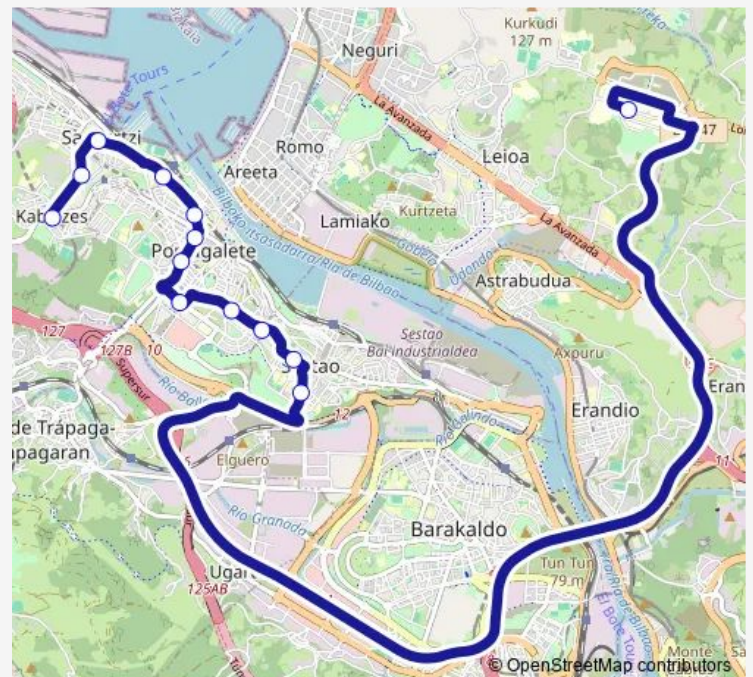

### Route schedule

Cabieces (443) — EHU Oteiza Plaza (4131)

Monday 07:10-17:08

Tuesday 07:10-17:08

Wednesday 07:10-17:08

Thursday 07:10-17:08

Friday 07:10-17:08

Saturday —

### Route info

Direction: Cabieces (443)

Stops: 13

Trip Duration: 0 hour 39 min

A2315 — Santurtzi-Portugalete-UPV/Ehu