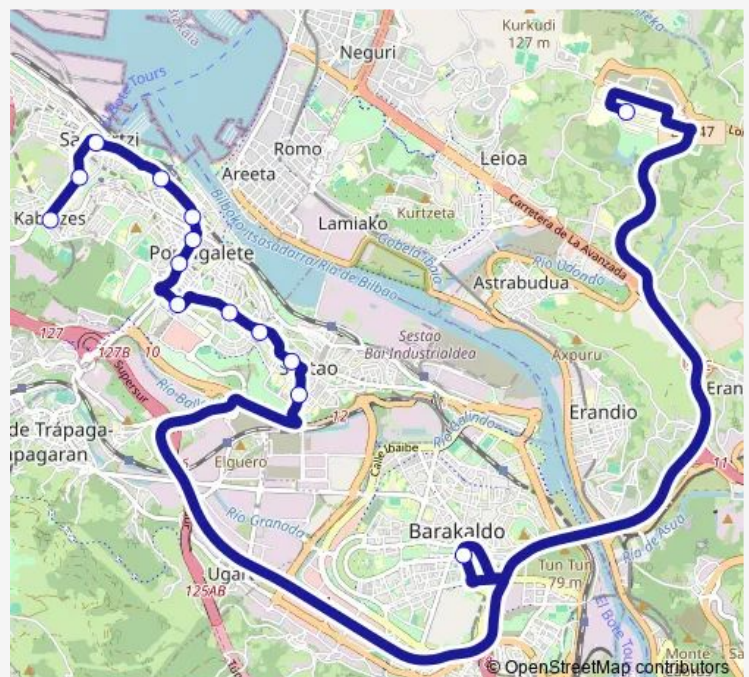

### Route schedule

EHU Oteiza Plaza (4131) — Cabieces (443)

Monday 10:05-20:05

Tuesday 10:05-20:05

Wednesday 10:05-20:05

Thursday 10:05-20:05

Friday 10:05-20:05

Saturday —

### Route info

Direction: EHU Oteiza Plaza (4131)

Stops: 15

Trip Duration: 0 hour 35 min

A2315 — Santurtzi-Portugalete-UPV/Ehu