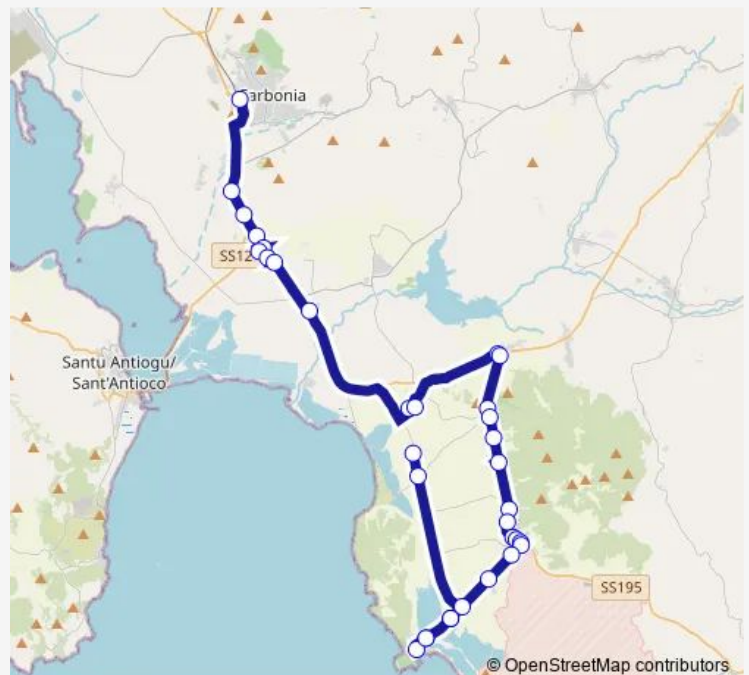

Thursday 06:05-14:45

Friday 06:05-14:45

Saturday 06:05-13:45

Sunday —

Route info

Direction: Carbonia Centro Intermodale

Stops: 33

Trip Duration: 1 hour 3 min

Linea 820 — Portopino - Giba - Carbonia - Iglesias

Sant'Anna Arresi Bivio Porto Pino

Sant'Anna Arresi VIA Portopino 7

SP 73 TRA VIA Portopino 7 E IS Cinus

SP 73 IS Cinus

IS Pilonis

SP 110 Scuola Alberghiera

SP 110 SU Corru Manciu BAR Pizzeria

Portopino

SP 110 SU Corru Manciu BAR Pizzeria

SP 110 Scuola Alberghiera

IS Solinas

SP 73 IS Cannigonis

Direction

SP 73 IS Cannigonis — Carbonia Centro Intermodale