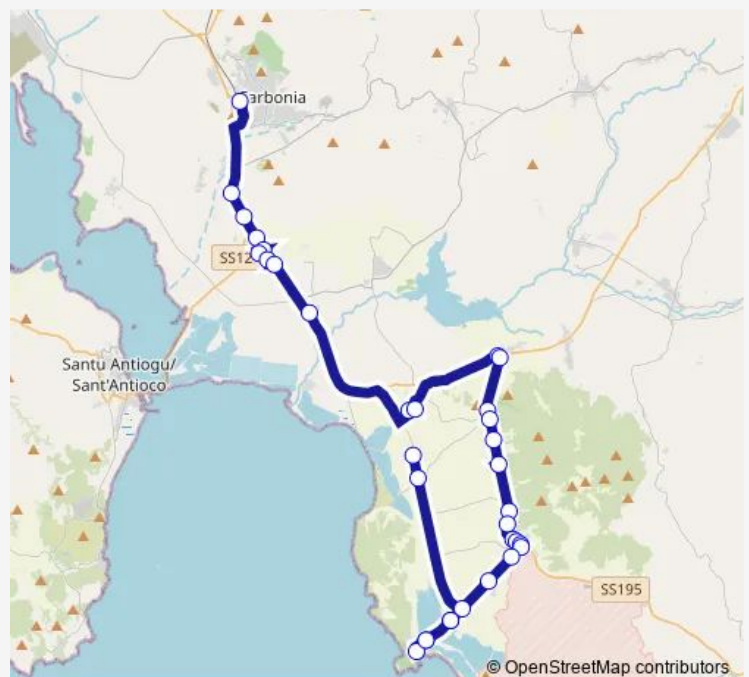

Sant'Anna Arresi VIA Italia 167

Route schedule

Carbonia Centro Intermodale — SP 73 IS Cannigonis

Monday 06:05-14:45

Tuesday 06:05-14:45

Wednesday 06:05-14:45

Thursday 06:05-14:45

Friday 06:05-14:45

Saturday 06:05-13:45

Sunday —

Route info

Direction: Carbonia Centro Intermodale

Stops: 33

Trip Duration: 1 hour 3 min

Linea 820 — Portopino - Giba - Carbonia - Iglesias

Sant'Anna Arresi Bivio Porto Pino

Direction: SP 73 IS Cannigonis

Stops: 53

Trip Duration: 1 hour 43 min

Palmas

S. Giovanni Suergiu VIA Porto Botte 89

S. Giovanni Suergiu Stazione

S. Giovanni Suergiu VIA Roma 31

S. Giovanni Suergiu LA Madonnina