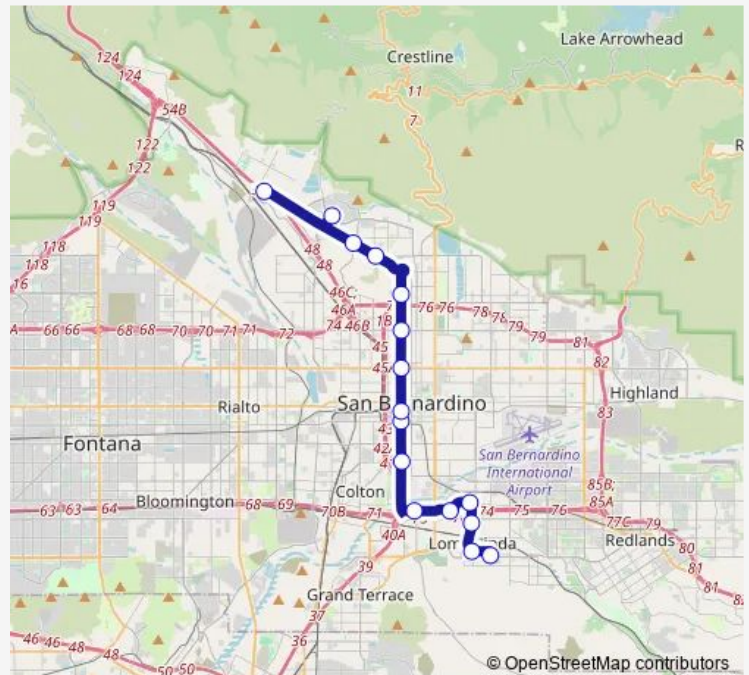

Sbx- V A Hospital — Sbx- Kendall And Palm

Monday	05:30-22:09
Tuesday	05:30-22:09
Wednesday	05:30-22:09
Thursday	05:30-22:09
Friday	05:30-22:09
Saturday	07:00-20:39
Sunday	—

Route info

Direction: Sbx- V A Hospital

Stops: 16

Trip Duration: 0 hour 57 min

sbX — Green Line

Direction

Sbx- Kendall And Palm — Sbx- V A Hospital

16 stops

[Open route schedule](#)

Sbx- Kendall And Palm

Sunday —

Route info

Direction: Sbx- Kendall And Palm

Stops: 16

Trip Duration: 0 hour 58 min

Direction

Sbx- V A Hospital — Sbx- Kendall And Palm

16 stops

Saturday 06:20-20:12

Sunday —

Route info

Direction: Sbx- V A Hospital

Stops: 16

Trip Duration: 0 hour 55 min

Direction

Sbx- Kendall And Palm — Sbx- V A Hospital