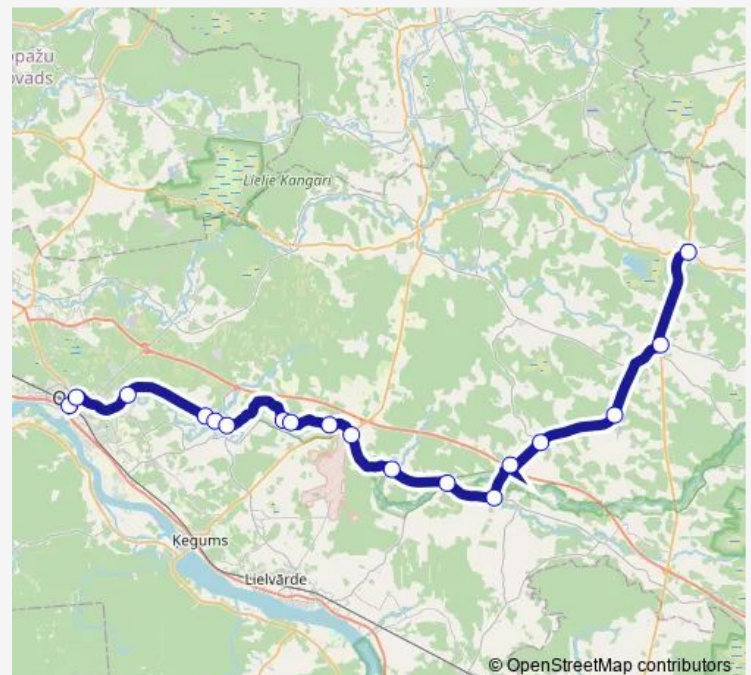

## Route info

Direction: Madliena

Stops: 16

Trip Duration: 1 hour 5 min

■ 6126 — Ogre-Ogresgals-Lēdmane-Madliena-Ķeipene

## Route info

Direction: Ogres Ao

Stops: 18

Trip Duration: 1 hour 15 min

## Route schedule

Ķeipene — Jaunogres stacija

Monday 11:05

Tuesday 11:05

Wednesday 11:05

Thursday 11:05

Friday 11:05

Saturday 11:05

## Route info

Direction: Ķeipene

Stops: 29

Trip Duration: 1 hour 20 min

Kultūras nams

Mālkalnes prospekts

Blāzmas iela

Jaunogres stacija