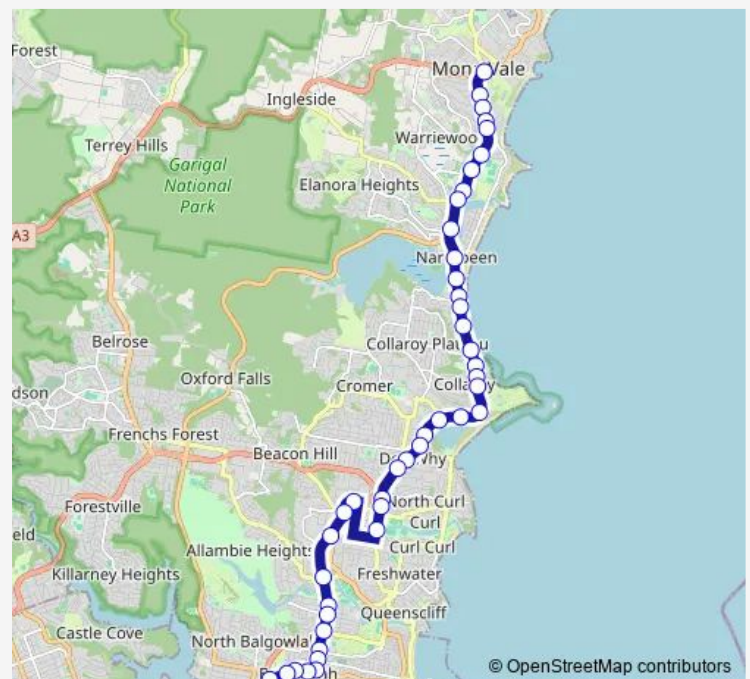

Pittwater Rd At Ocean Gr

Pittwater Rd At Anzac Av

Long Reef Beach, Pittwater Rd

Route schedule

Mona Vale B-Line, Barrenjoey Rd — Sydney Rd At Coral St

Monday 07:06

Tuesday 07:06

Wednesday 07:06

Thursday 07:06

Friday 07:06

Saturday —

Sunday —

Route info

Direction: Mona Vale B-Line, Barrenjoey Rd

Stops: 43

Trip Duration: 0 hour 48 min

Pittwater Rd Opp Hadleigh Av

Pittwater Rd Opp South Creek Rd

Pittwater Rd Opp Lismore Av

Dee Why RSL Club, Pittwater Rd

Dee Why Shops, Pittwater Rd

Pittwater Rd After Pacific Pde

Harbord Rd At Headland Rd

Nbsc Manly Campus, Harbord Rd

Nbsc Freshwater Senior Campus, Harbord Rd

Pittwater Rd Opp Brookvale Oval

Pittwater Rd After Chard Rd

Warringah Mall, Pittwater Rd, Stand A

Condamine St Opp Warringah Golf Club

Condamine St At Gordon St

Manly Vale Community Centre, Condamine St