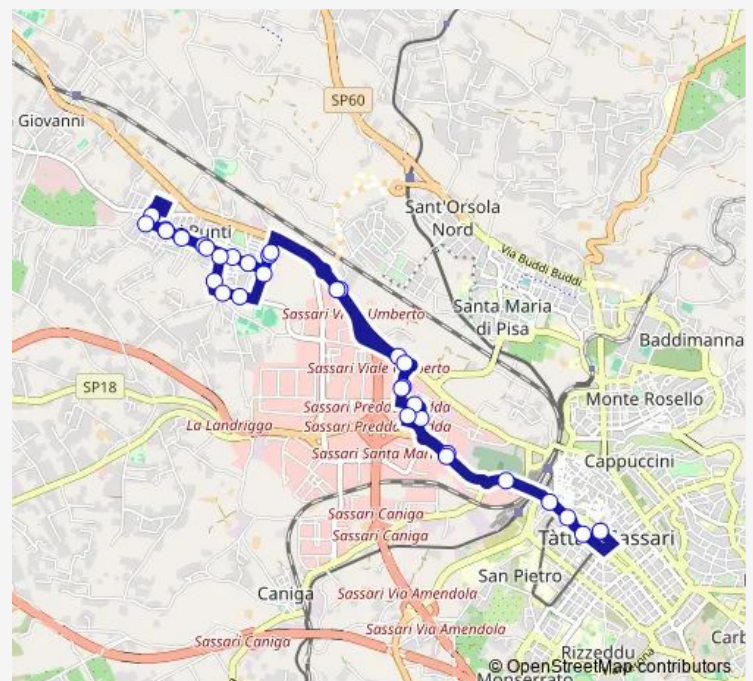

### Route schedule

Via Predda Niedda Fronte 37 — Corso Margherita Di Savoia 15

Monday	07:10
Tuesday	07:10
Wednesday	07:10
Thursday	07:10
Friday	07:10
Saturday	07:10
Sunday	—

### Route info

Direction: Via Predda Niedda Fronte 37

Stops: 33

Trip Duration: 0 hour 39 min

■ S04 — Scolastico 4

BusMaps

Via Pala Di Carru Fronte 131/149

Via Li Punti 20

Sp Ex Ss 131 Civico 74

Viale Porto Torres 58

Z.I.Predda Niedda Strada 21 Fermata 2

Z.I. Predda Niedda Strada 17

Via Predda Niedda 37

Via Predda Niedda Fronte Cimitero

Piazza Santa Maria

Via Coppino 12

Viale Mancini 7

Corso Margherita Di Savoia 15

S04 Bus time schedules and route maps are available in an offline PDF at [busmaps.com](https://busmaps.com). Use the [busmaps.com](https://busmaps.com) website to see live bus times, train schedule or subway schedule, and step-by-step directions for all public transit in Sassari