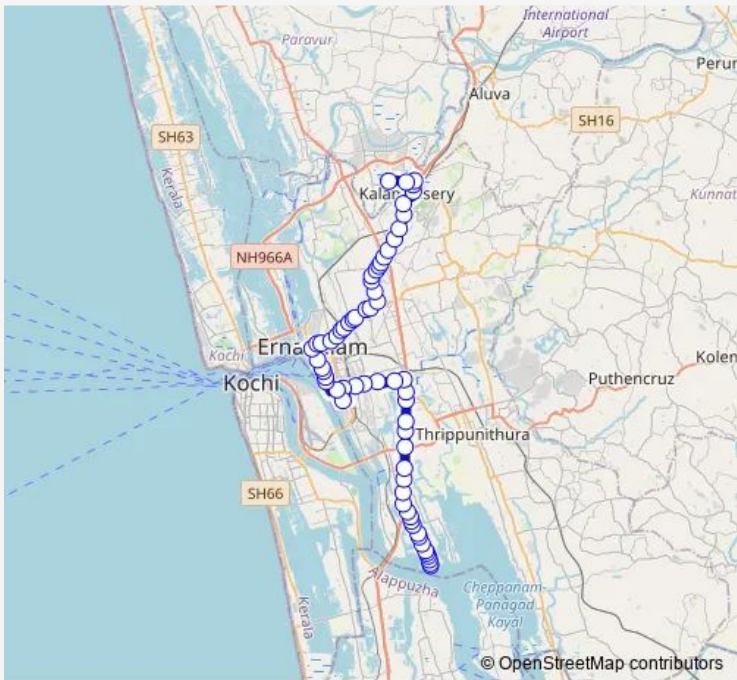

Route schedule
Glass Factory — Panangad

Monday	06:00
Tuesday	06:00
Wednesday	06:00
Thursday	06:00
Friday	06:00
Saturday	06:00
Sunday	06:00

Route info

Direction: Glass Factory

Stops: 72

Trip Duration: 1 hour 27 min

Saturday 06:00

Sunday 06:00

Route info

Direction: Panangad

Stops: 65

Trip Duration: 1 hour 28 min

Kadavanthra

Manorama Junction