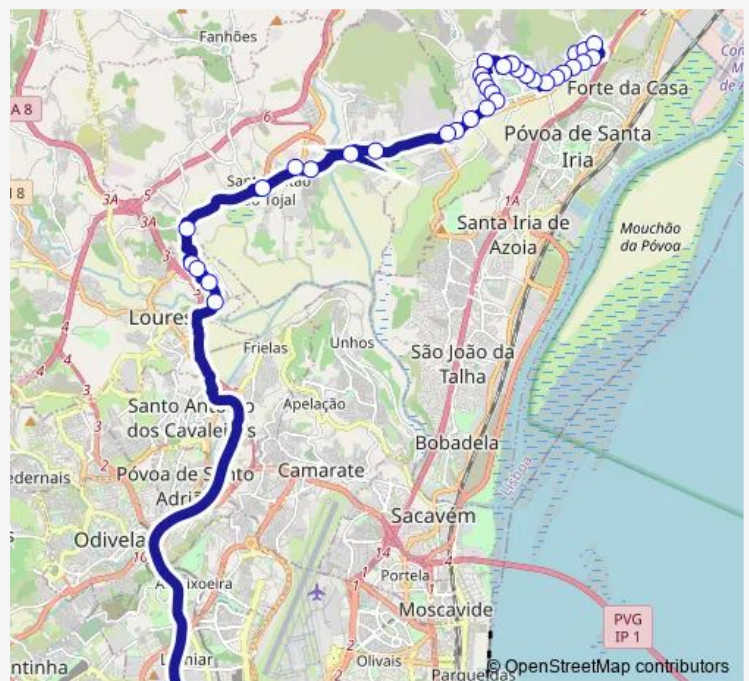

Monday 08:10-00:20⁺¹

Tuesday 08:10-00:20⁺¹

Wednesday 10:45-00:20⁺¹

Thursday 08:10-00:20⁺¹

Friday 08:10-00:20⁺¹

Saturday 08:10-00:15⁺¹

Sunday 08:10-00:15⁺¹

Route info

Direction: Campo Grande (Metro) P11

Stops: 37

Trip Duration: 0 hour 55 min

2796 — Lisboa (C. Grande) - Vialonga via Infantado

Av Carlos Pinhão (X) R S Mello Breyner

R Laura Alves 97 (Casalinho)

Av 24 Setembro 13 (C Saúde)