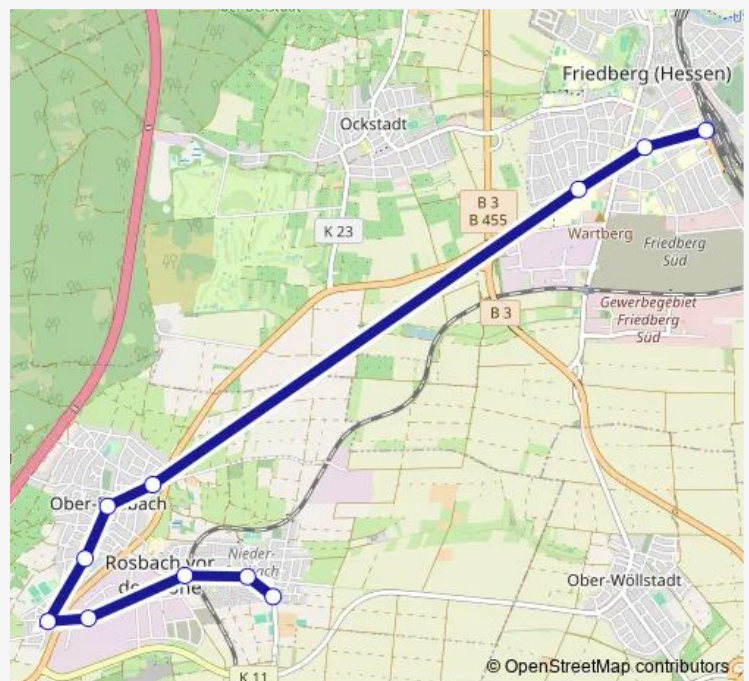

### Route schedule

Rosbach v.d. Höhe Bahnhof — Friedberg (Hessen) Bahnhof

Monday 07:15

Tuesday 07:15

Wednesday 07:15

Thursday 07:15

Friday 07:15

Saturday —

### Route info

Direction: Rosbach v.d. Höhe Bahnhof

Stops: 9

Trip Duration: 0 hour 20 min

■ FB-33