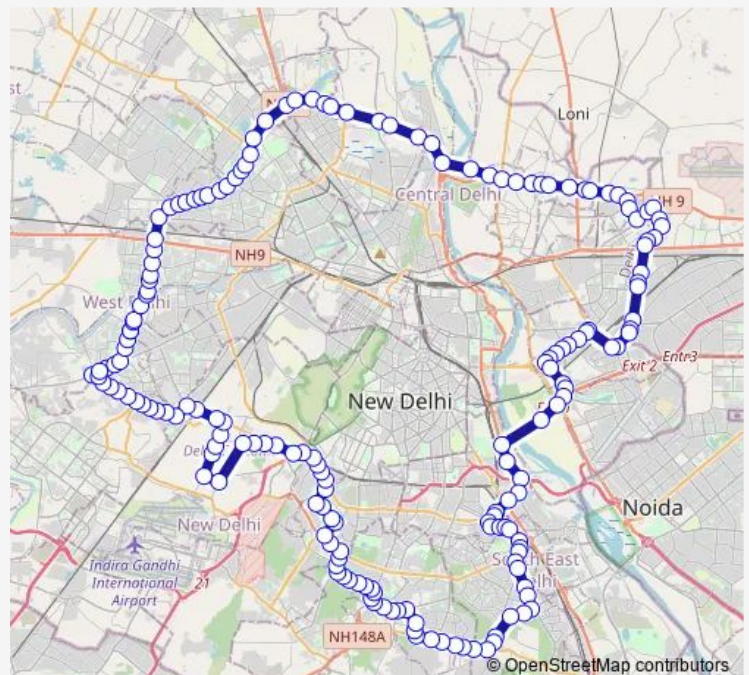

Thursday 09:00-21:30

Friday 09:00-21:30

Saturday 09:00-21:30

Sunday 09:00-21:30

Route info

Direction: Uttam Nagar Terminal

Stops: 196

Trip Duration: 6 hour 20 min

■ OMS(-)

BusMaps

Geeta Ashram

Mor Lines

Palam Mor

Shastri Bazar

Mall Road

St Marry School