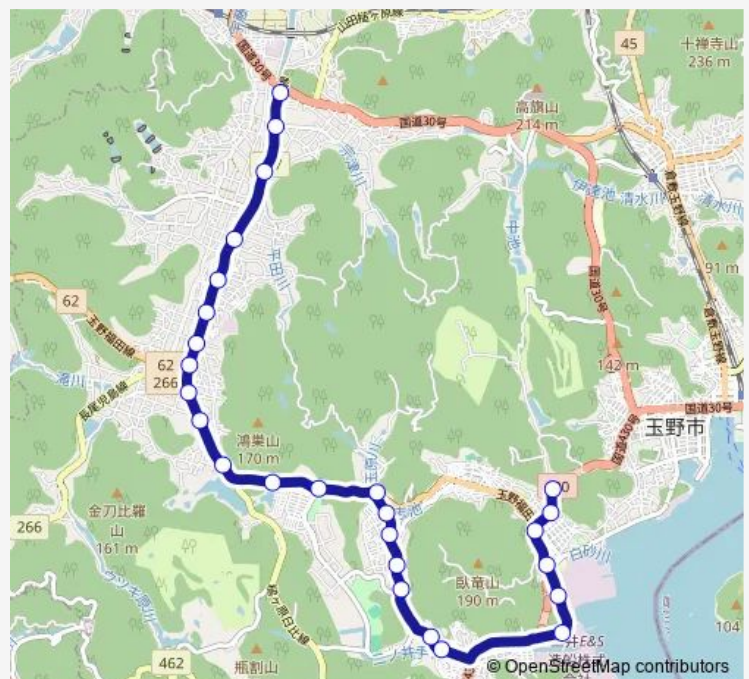

Route schedule

秀天橋 — 商工高校前

Monday	06:50
Tuesday	06:50
Wednesday	06:50
Thursday	06:50
Friday	06:50
Saturday	—
Sunday	—

Route info

Direction: 秀天橋

Stops: 26

Trip Duration: 0 hour 25 min

■ 秀天橋→玉原・大池→三井E&S前→商工高校前 —
企業団地・秀天橋線

BusMaps

三井e&S玉正門前

玉四丁目

玉比咩神社前

玉六丁目

商工高校前

秀天橋→玉原・大池→三井E&S前→商工高校前 Bus time schedules and route maps are available in an offline PDF at busmaps.com. Use the busmaps.com website to see live bus times, train schedule or subway schedule, and step-by-step directions for all public transit in Tamano