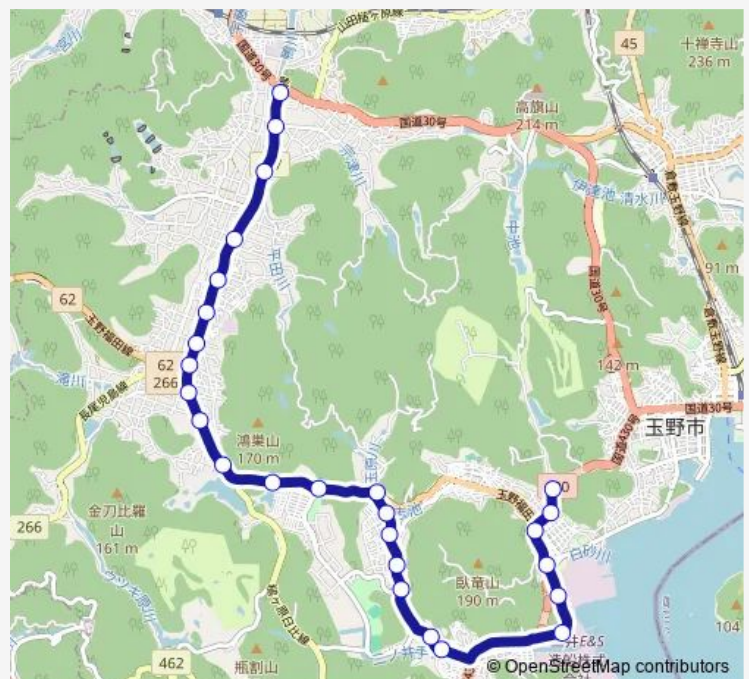

Route schedule

秀天橋 — 商工高校前

Monday	06:50
Tuesday	06:50
Wednesday	06:50
Thursday	06:50
Friday	06:50
Saturday	—
Sunday	—

Route info

Direction: 秀天橋

Stops: 26

Trip Duration: 0 hour 25 min

■ 秀天橋→玉原・大池→三井e&S前→商工高校前 —
企業団地・秀天橋線

三井e&S玉正門前

玉四丁目

玉比咩神社前

玉六丁目

商工高校前

秀天橋→玉原・大池→三井e&S前→商工高校前 Bus time schedules and route maps are available in an offline PDF at busmaps.com. Use the busmaps.com website to see live bus times, train schedule or subway schedule, and step-by-step directions for all public transit in Tamano