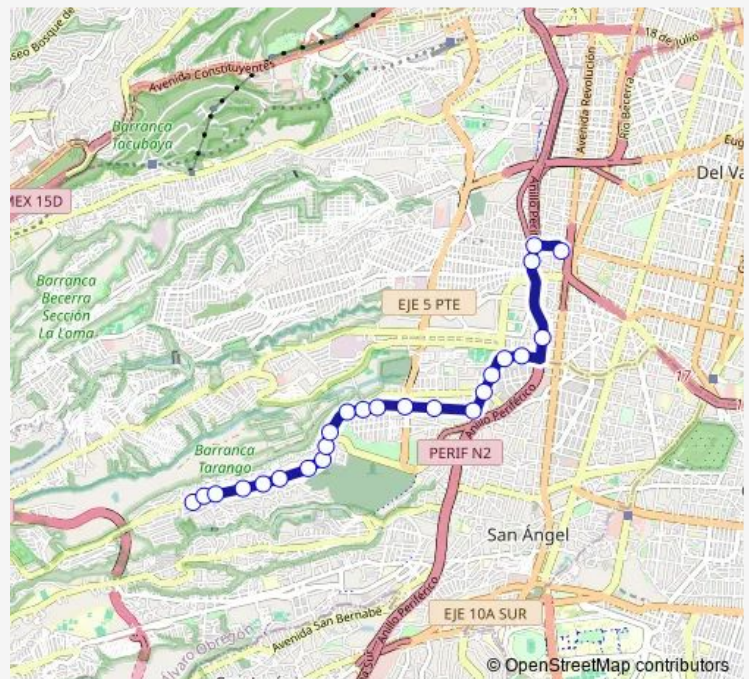

Etna

Andes

Luis Alconedo

Route schedule

Base Puente Colorado — Base CETRAM Mixcoac

Monday 00:00

Tuesday 00:00

Wednesday 00:00

Thursday 00:00

Friday 00:00

Saturday 00:00

Sunday 00:00

Route info

Direction: Base Puente Colorado

Stops: 24

Trip Duration: 0 hour 26 min

Z2E — Metro Mixcoac - Puente Colorado

Tiziano

Benvenuto Cellini

Base CETRAM Mixcoac

Direction

Base CETRAM Mixcoac — Base Puente Colorado

29 stops

[Open route schedule](#)

Saturday 00:00

Sunday 00:00

Route info

Direction: Base CETRAM Mixcoac

Stops: 29

Trip Duration: 0 hour 26 min

Puente Metlac

Puente Moralillo