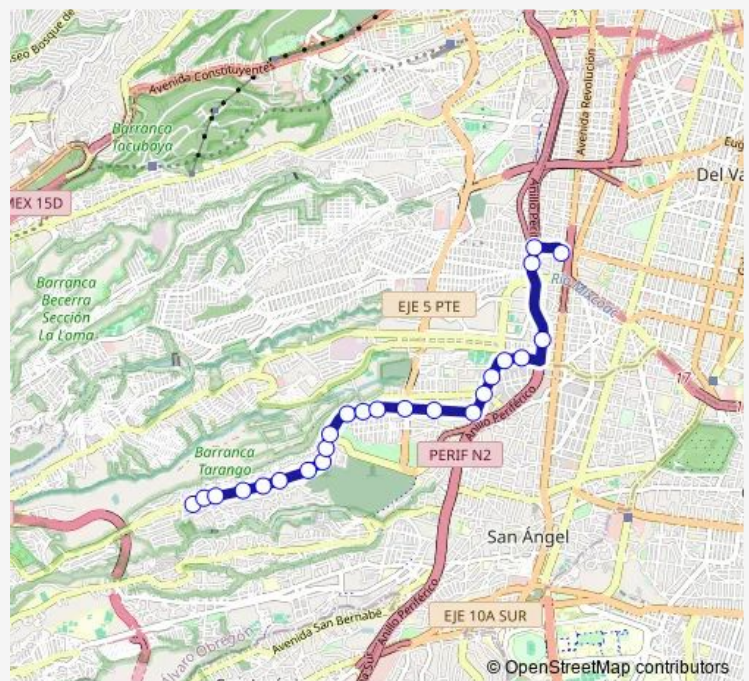

Etna

Andes

Luis Alconedo

Route schedule

Base Puente Colorado — Base Cetram Mixcoac

Monday 00:00

Tuesday 00:00

Wednesday 00:00

Thursday 00:00

Friday 00:00

Saturday 00:00

Sunday 00:00

Route info

Direction: Base Puente Colorado

Stops: 24

Trip Duration: 0 hour 26 min

Z2e — Metro Mixcoac - Puente Colorado

Tiziano

Benvenuto Cellini

Base Cetram Mixcoac

Direction

Base Cetram Mixcoac — Base Puente Colorado

29 stops

[Open route schedule](#)

Saturday 00:00

Sunday 00:00

Route info

Direction: Base Cetram Mixcoac

Stops: 29

Trip Duration: 0 hour 26 min

Puente Metlac

Puente Moralillo