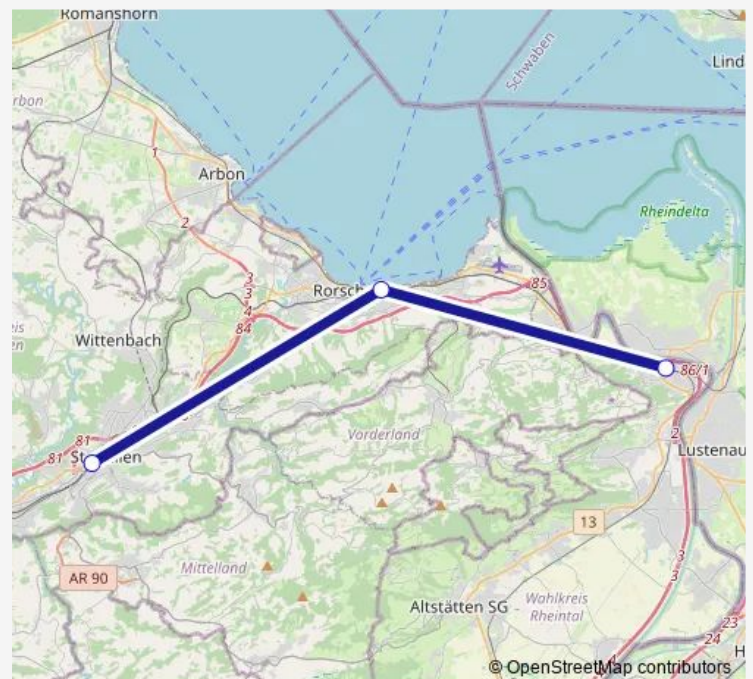

### Direction

St. Gallen — St. Margrethen Sg

3 stops

[Open route schedule](#)

St. Gallen

Rorschach

St. Margrethen Sg

### Route schedule

St. Gallen — St. Margrethen Sg

Monday	—
Tuesday	23:25
Wednesday	23:25
Thursday	23:25
Friday	23:25
Saturday	—
Sunday	23:25

### Route info

Direction: St. Gallen

Stops: 3

Trip Duration: 0 hour 21 min

■ Re — RE 13

**Direction**

St. Margrethen Sg — St. Gallen

3 stops

[Open route schedule](#)

St. Margrethen Sg

Rorschach

St. Gallen