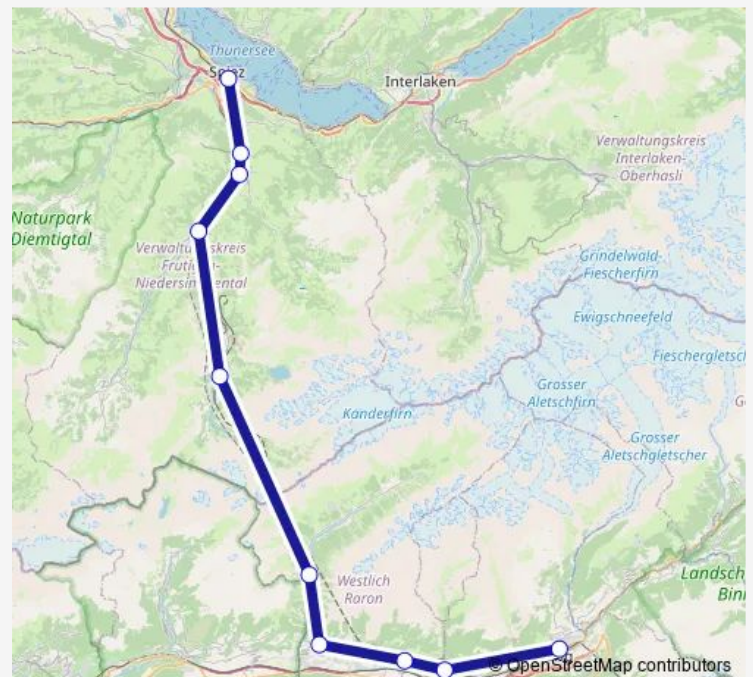

### Route schedule

Spiez — Brig

Monday

—

Tuesday

—

Wednesday

—

### Route info

Direction: Spiez

Stops: 10

Trip Duration: 1 hour 8 min

■ Re

Re Regional Rail Service time schedules and route maps are available in an offline PDF at [busmaps.com](https://busmaps.com). Use the [busmaps.com](https://busmaps.com) website to see live bus times, train schedule or subway schedule, and step-by-step directions for all public transit in Raron